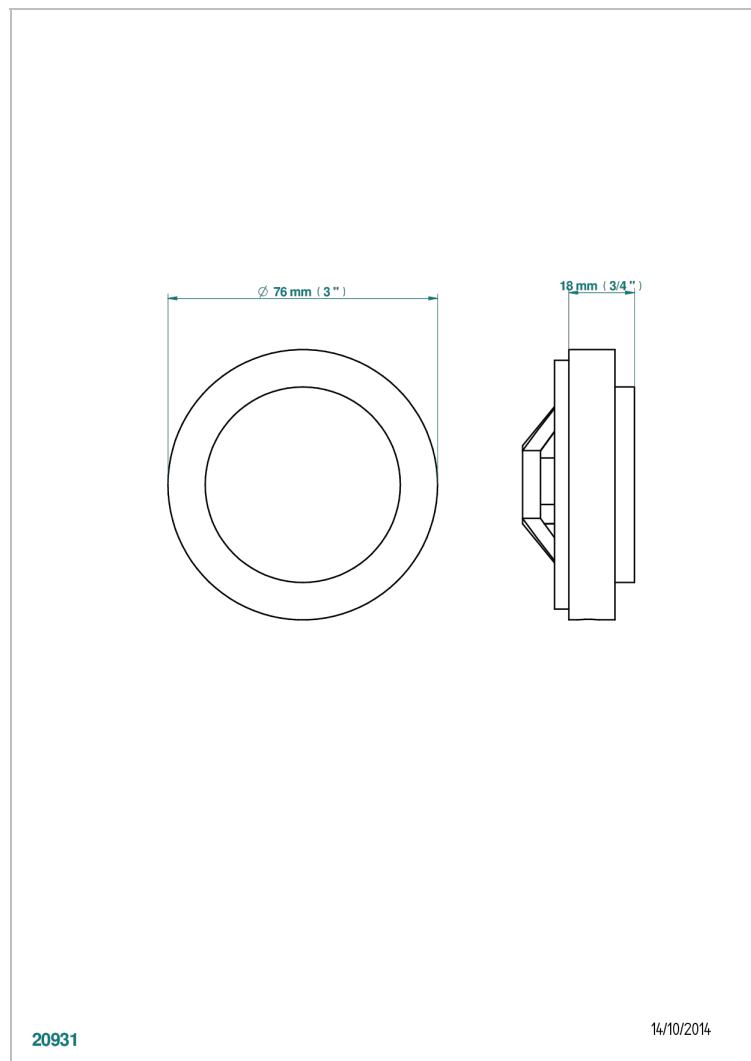

# FAUBOURG METAL WITH LEVER HANDLES

G2U-301GEBUS

Control knob for Geberit waste overflow

## CHARACTERISTIC

- Faubourg Metal with lever handles
- Control knob for Geberit waste overflow