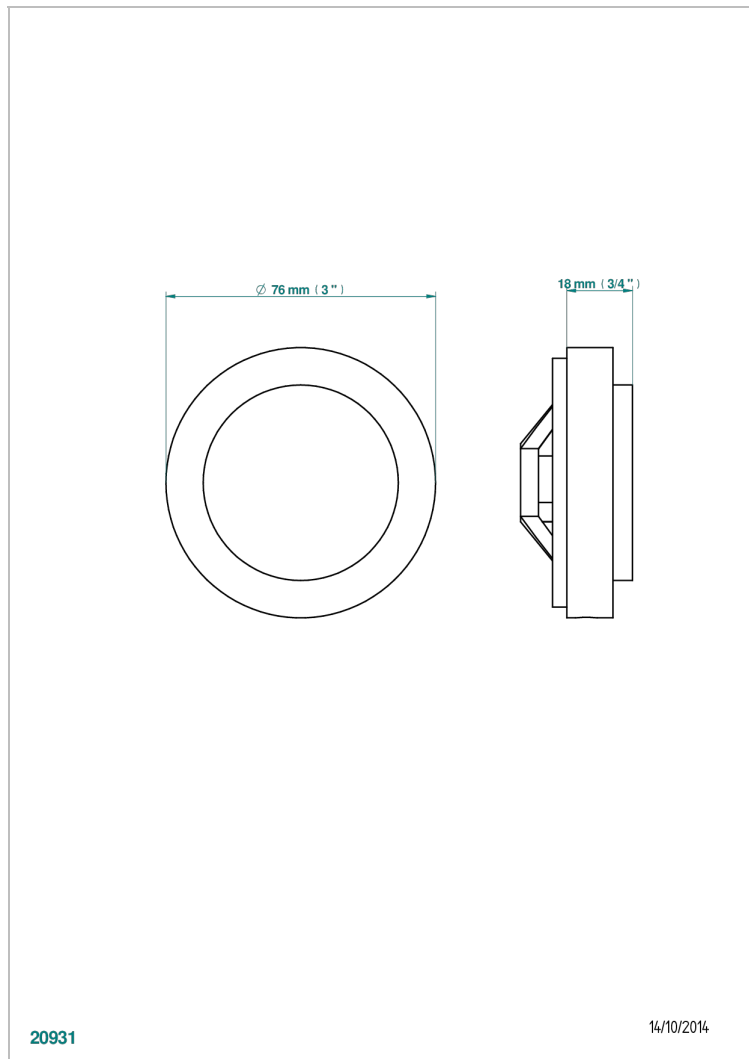

FROUFROU WITH LEVER HANDLES

G2P-301GEBUS

Control knob for Geberit waste overflow

20931

14/10/2014

CHARACTERISTIC

- Froufrou with lever handles
- Control knob for Geberit waste overflow

AVAILABLE FINITIONS