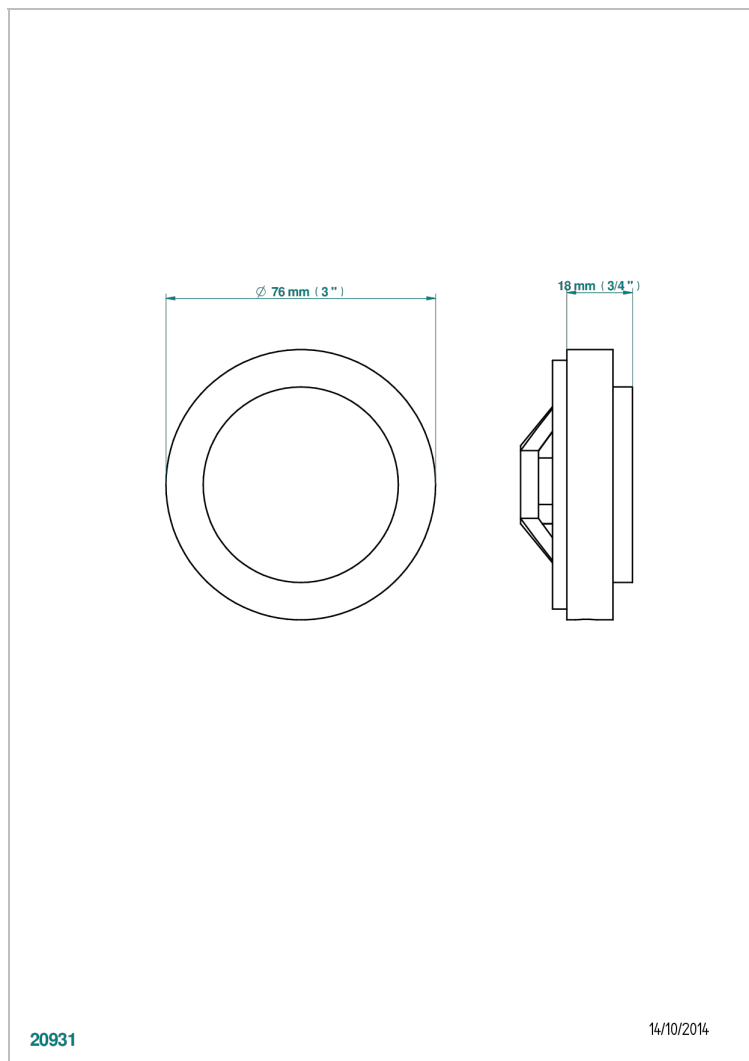

FAUBOURG BLACK PORCELAIN WITH LEVER HANDLES

G2M-301GEBUS

Control knob for Geberit waste overflow

CHARACTERISTIC

- Faubourg Black Porcelain with lever handles
- Control knob for Geberit waste overflow

AVAILABLE FINITIONS