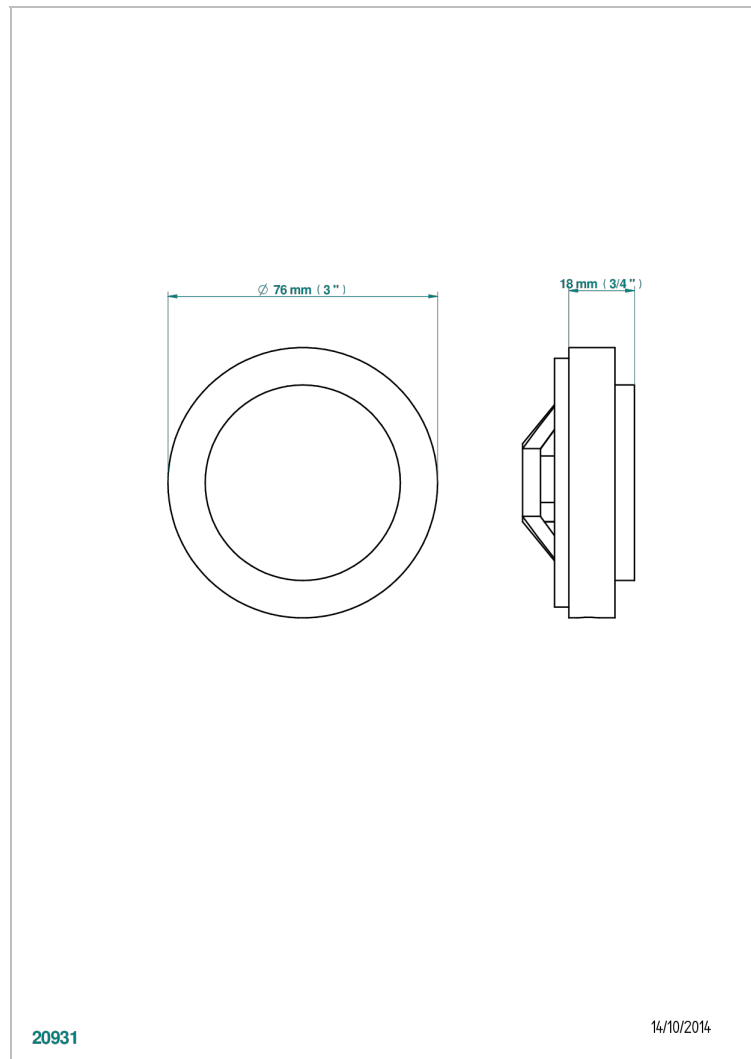

FAUBOURG BLACK PORCELAIN

G2L-301GEBUS

Control knob for Geberit waste overflow

THG[®]
PARIS

CHARACTERISTIC

- Faubourg Black Porcelain
- Control knob for Geberit waste overflow

AVAILABLE FINITIONS

Black ceram - D30
Blush PVD - H62
Brass color PVD - H49
Brown bronze color PVD - F33
Chrome polished - A02
Chrome polished / gold polished - G02