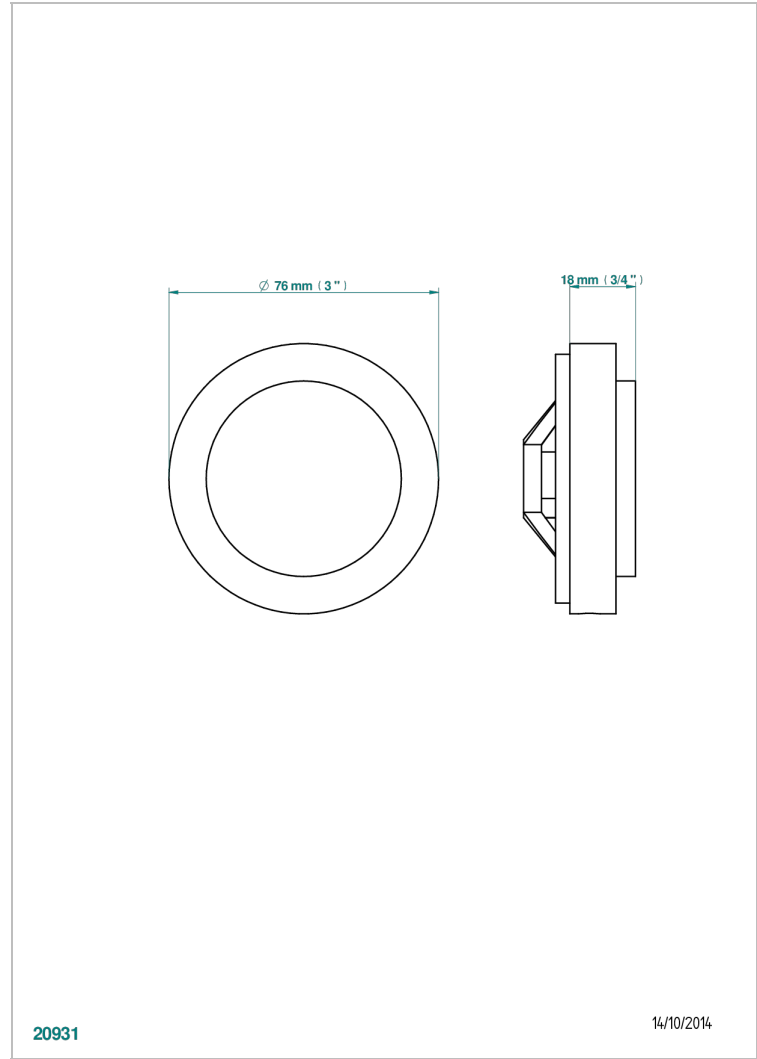

LE 9 NERO MARQUINA

G2I-301GEBUS

Control knob for Geberit waste overflow

CHARACTERISTIC

- Le 9 Nero Marquina
- Control knob for Geberit waste overflow

AVAILABLE FINITIONS

Black ceram - D30
Blush PVD - H62
Brass color PVD - H49
Brown bronze color PVD - F33
Chrome polished - A02
Chrome polished / gold polished - G02