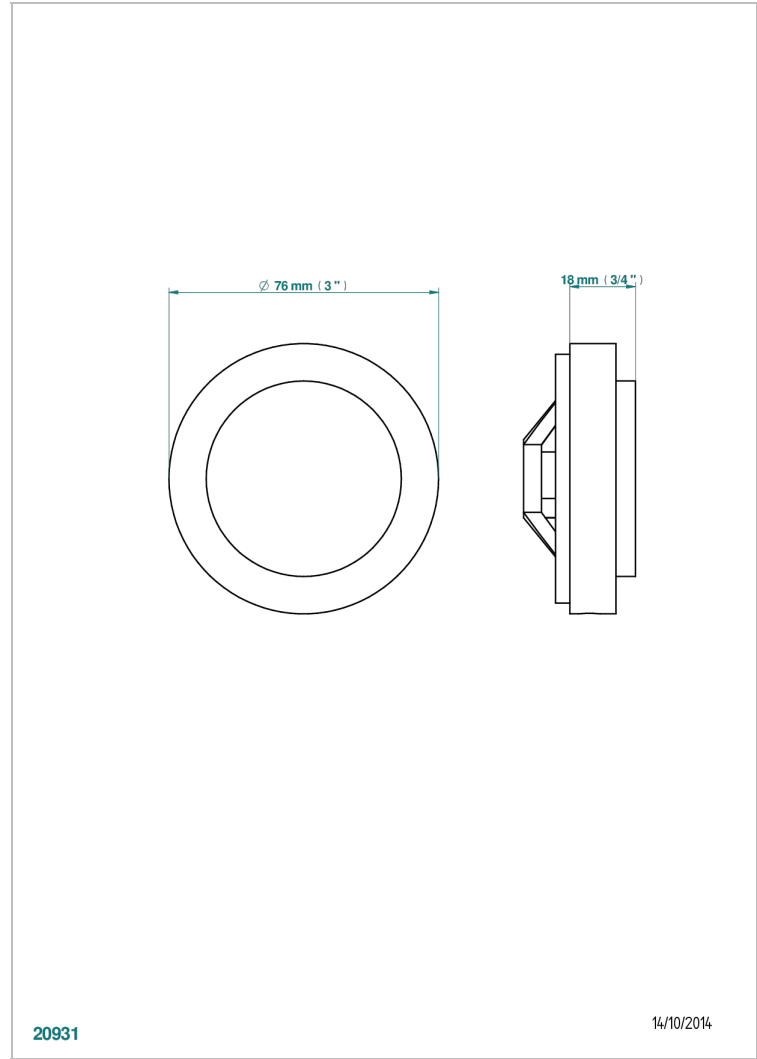

# LE 9 HOWLITE

G2H-301GEBUS

Control knob for Geberit waste overflow

## CHARACTERISTIC

- Le 9 Howlite
- Control knob for Geberit waste overflow