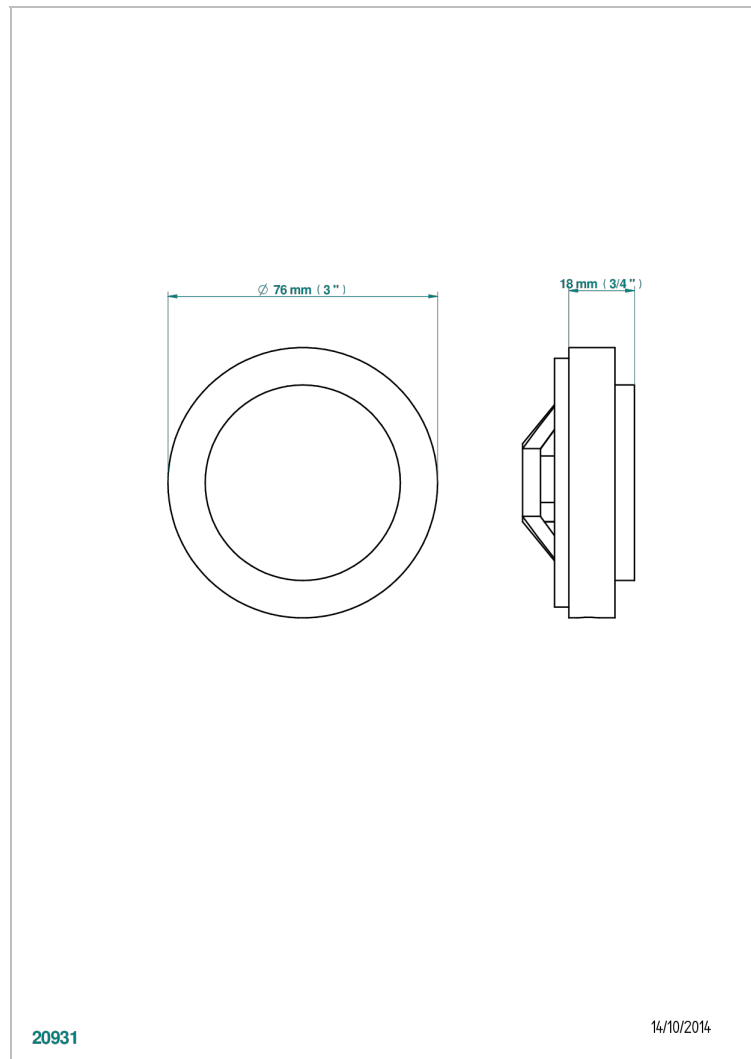

# HIRONDELLES GOLD STAMPED

A4L-301GEBUS

Control knob for Geberit waste overflow

THG<sup>®</sup>  
PARIS

## CHARACTERISTIC

- Hironnelles Gold stamped
- Control knob for Geberit waste overflow