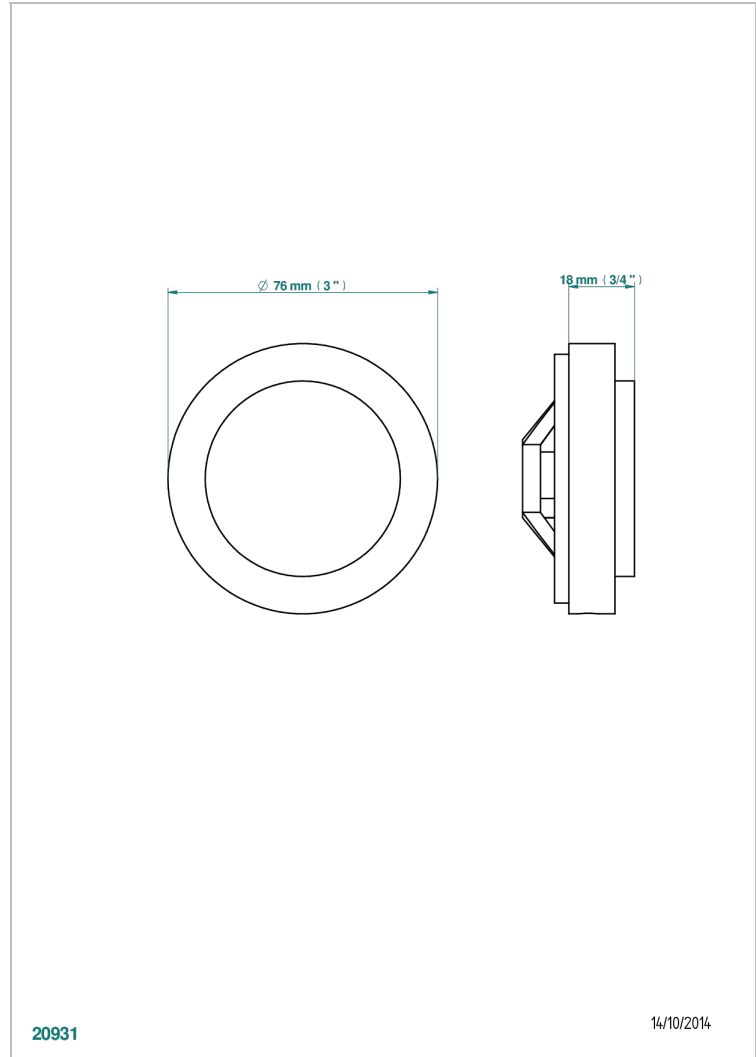

POMME GOLD LUSTER CRYSTAL

A46-301GEBUS

Control knob for Geberit waste overflow

THG[®]
PARIS

CHARACTERISTIC

- Pomme Gold luster crystal
- Control knob for Geberit waste overflow

AVAILABLE FINITIONS

Black ceram - D30
Blush PVD - H62
Brass color PVD - H49
Brown bronze color PVD - F33
Chrome polished - A02
Chrome polished / gold polished - G02