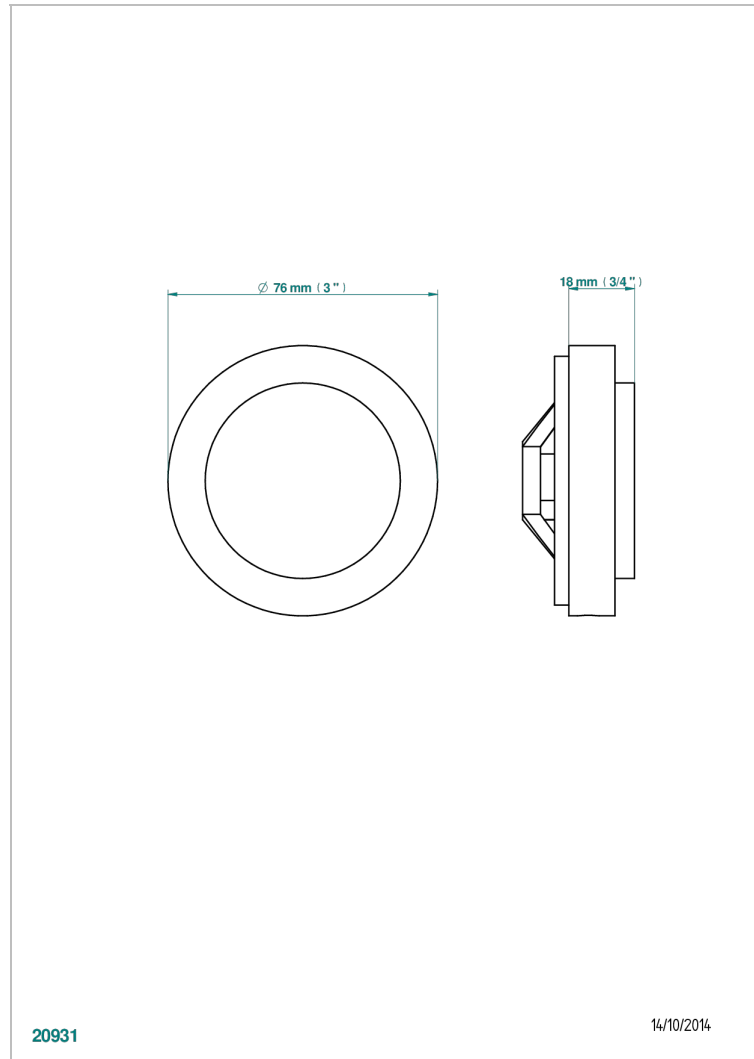

POMME CLEAR SATINY CRYSTAL

A42-301GEBUS

Control knob for Geberit waste overflow

CHARACTERISTIC

- Pomme Clear satiny crystal
- Control knob for Geberit waste overflow

AVAILABLE FINITIONS

Black ceram - D30
Blush PVD - H62
Brass color PVD - H49
Brown bronze color PVD - F33
Chrome polished - A02
Chrome polished / gold polished - G02