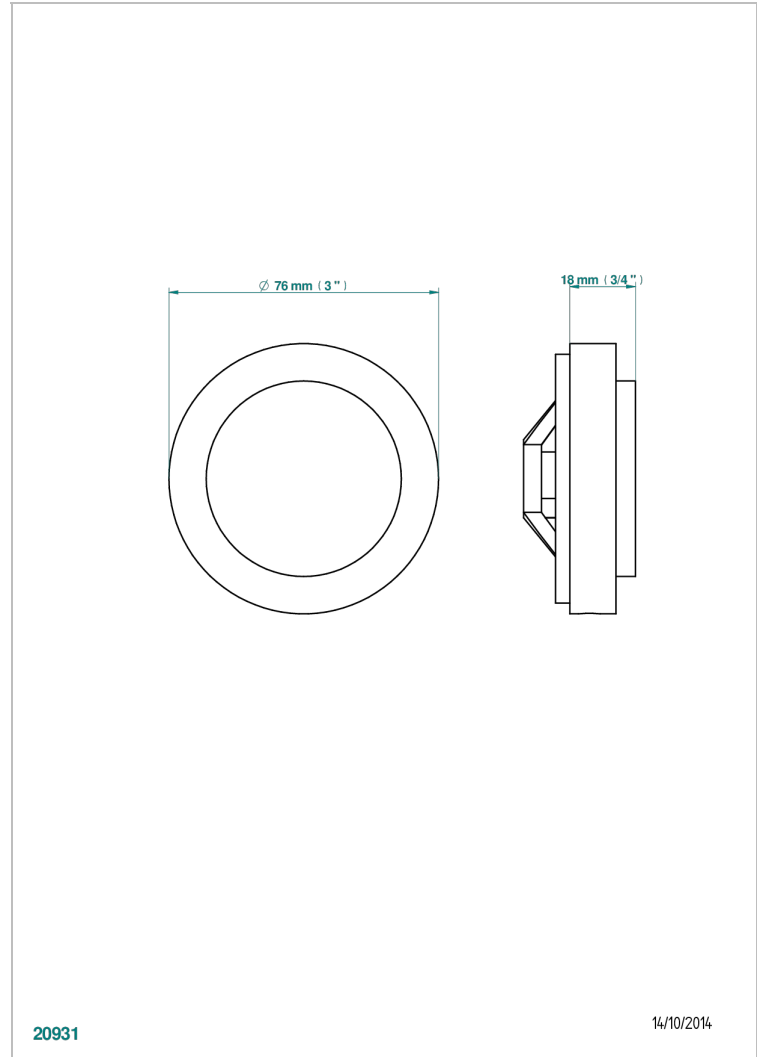

BAMBOU AMBER CRYSTAL

A34-301GEBUS

Control knob for Geberit waste overflow

CHARACTERISTIC

- Bambou Amber crystal
- Control knob for Geberit waste overflow

AVAILABLE FINITIONS

Black ceram - D30
Blush PVD - H62
Brass color PVD - H49
Brown bronze color PVD - F33
Chrome polished - A02
Chrome polished / gold polished - G02