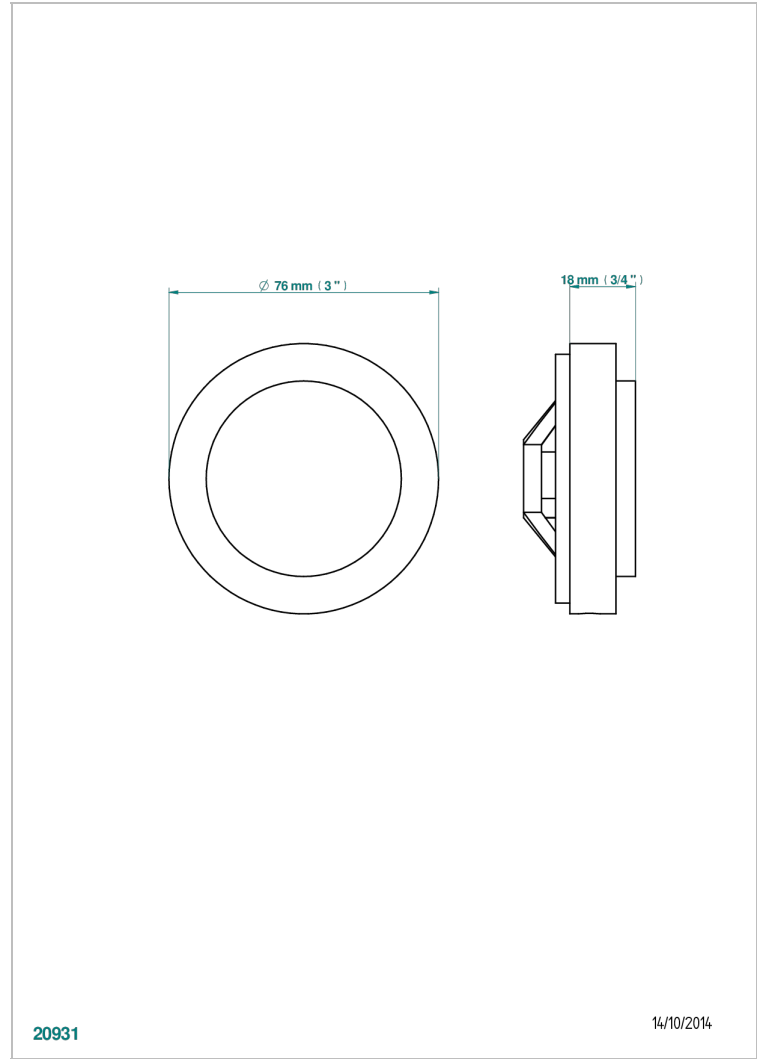

MOSSI CLEAR CRYSTAL

A2N-301GEBUS

Control knob for Geberit waste overflow

CHARACTERISTIC

- Mossi Clear crystal
- Control knob for Geberit waste overflow

AVAILABLE FINITIONS

Black ceram - D30
Blush PVD - H62
Brass color PVD - H49
Brown bronze color PVD - F33
Chrome polished - A02
Chrome polished / gold polished - G02