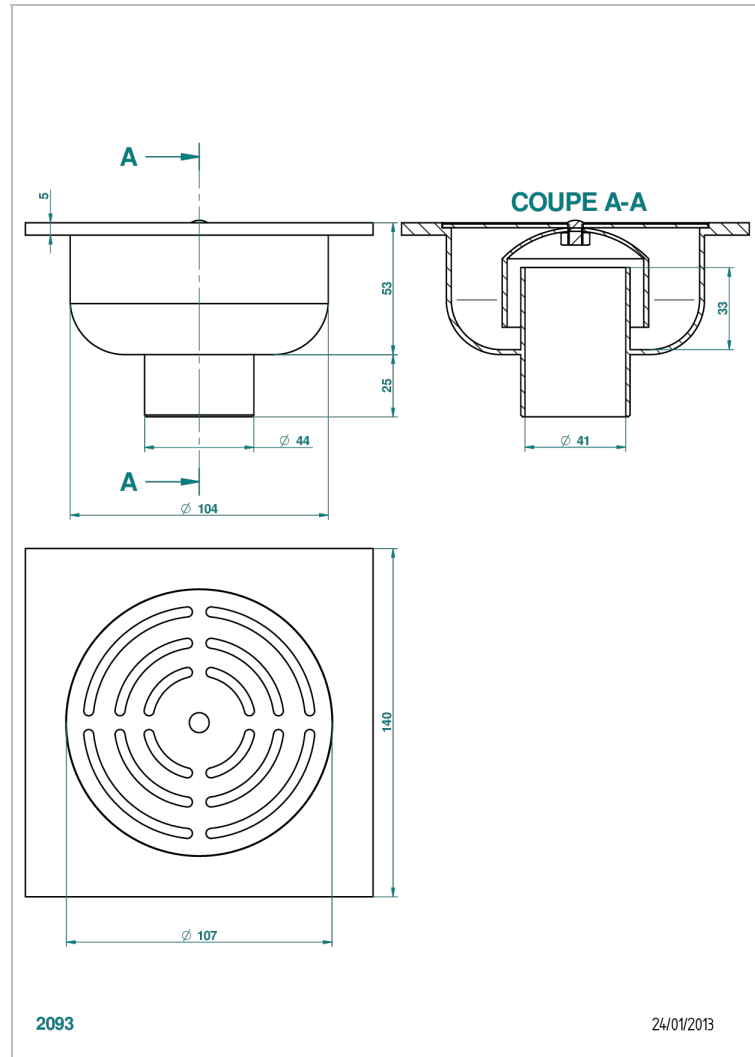

GENERAL ITEMS

G00-7636/02

Straight square shower drain, 140 mm x 140 mm

CHARACTERISTIC

- General Items
- Straight square shower drain, 140 mm x 140 mm

AVAILABLE FINITIONS

Antique nickel - H28
Black ceram - D30
Blush PVD - H62
Brass color PVD - H49
Brown bronze color PVD - F33
Gold color PVD - H52