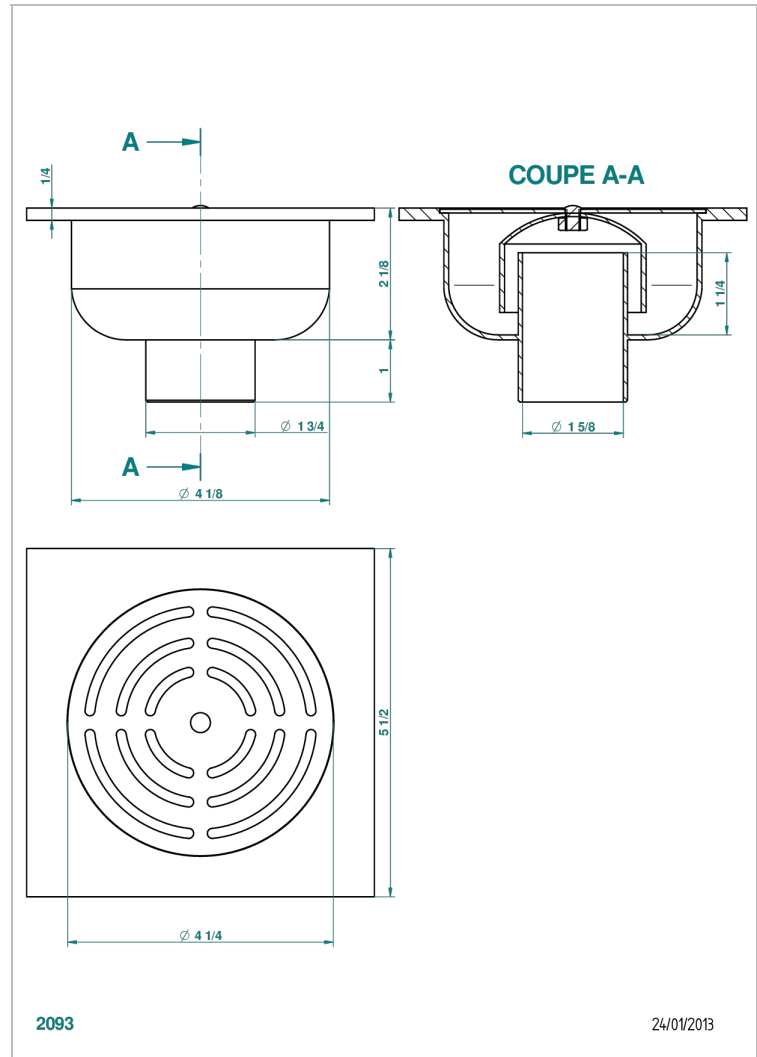

GENERAL ITEMS

G00-7636/02

Straight square shower drain, 140 mm x 140 mm

CHARACTERISTIC

- General Items
- Straight square shower drain, 140 mm x 140 mm

AVAILABLE FINITIONS

Antique nickel - H28
Black ceram - D30
Blush PVD - H62
Brass color PVD - H49
Brown bronze color PVD - F33
Gold color PVD - H52