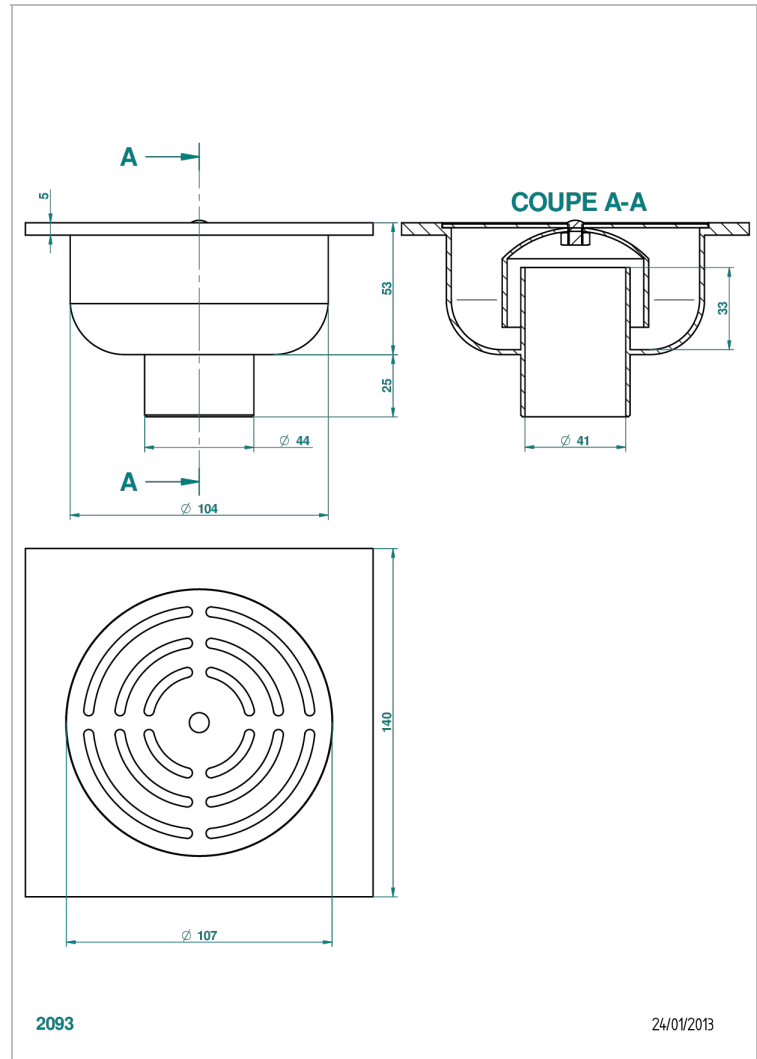

GENERAL ITEMS

G00-7636/02

Straight square shower drain, 140 mm x 140 mm

CHARACTERISTIC

- General Items
- Straight square shower drain, 140 mm x 140 mm

AVAILABLE FINITIONS

Antique nickel - H28
Black ceram - D30
Blush PVD - H62
Brass color PVD - H49
Brown bronze color PVD - F33
Gold color PVD - H52