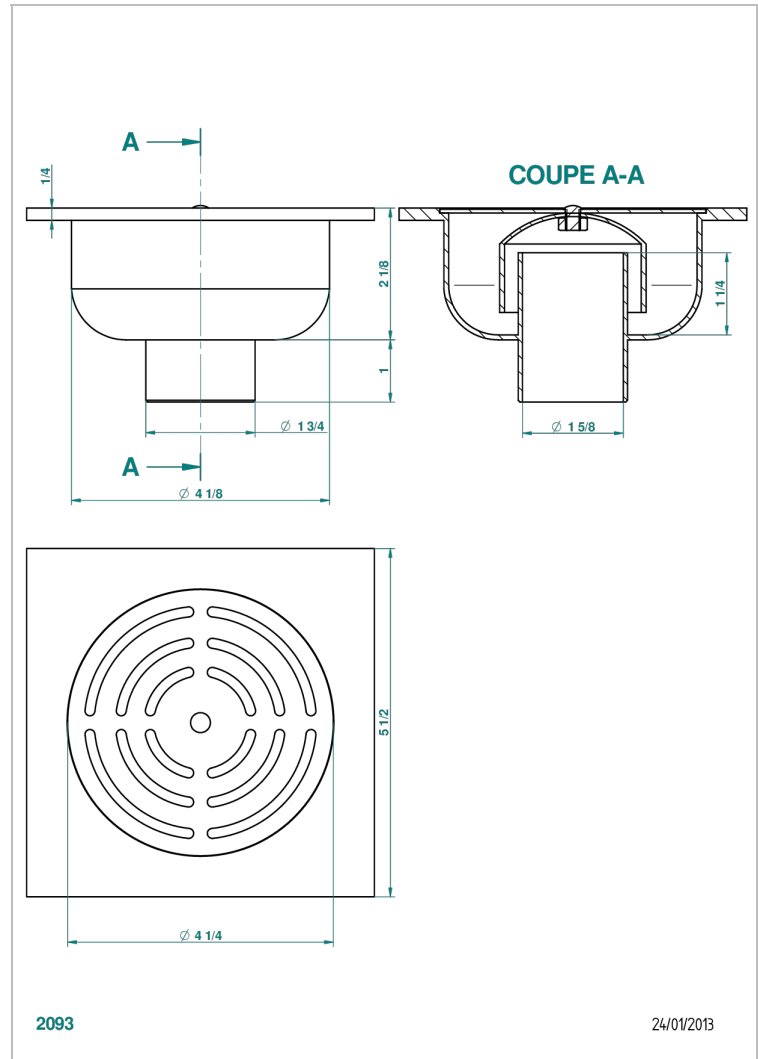

GENERAL ITEMS

G00-7636/02

Straight square shower drain, 140 mm x 140 mm

CHARACTERISTIC

- General Items
- Straight square shower drain, 140 mm x 140 mm

AVAILABLE FINITIONS

Antique nickel - H28
Black ceram - D30
Blush PVD - H62
Brass color PVD - H49
Brown bronze color PVD - F33
Gold color PVD - H52