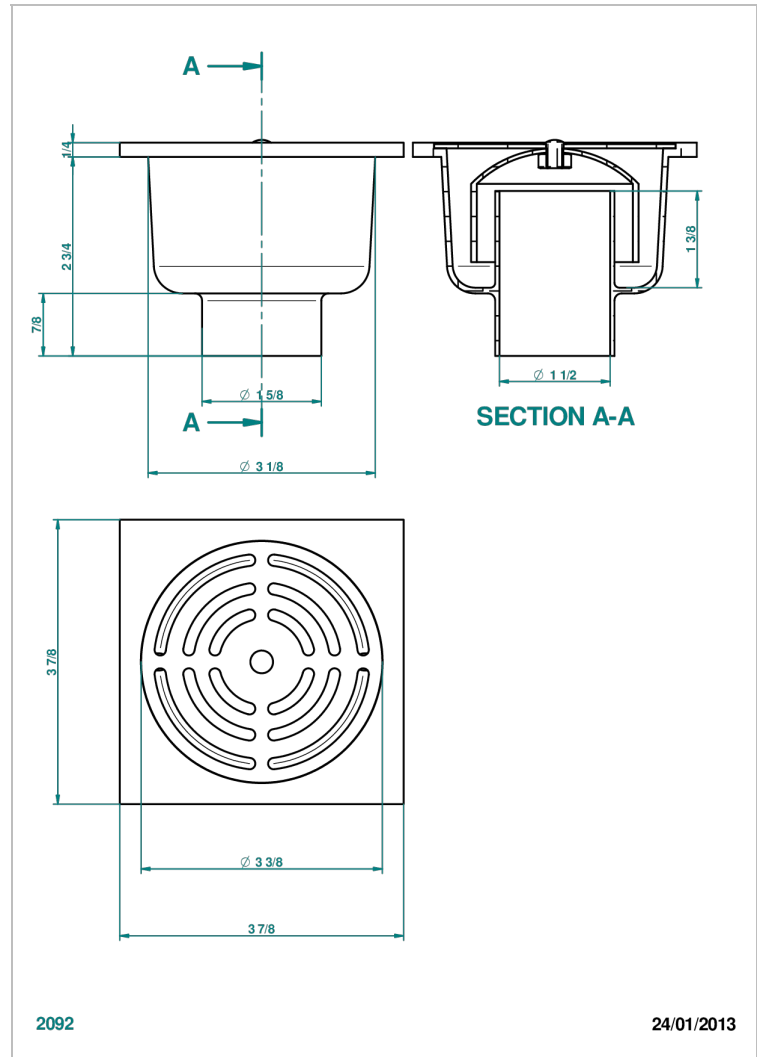

GENERAL ITEMS

G00-7636/01

Straight square shower drain, 100 mm x 100 mm

CHARACTERISTIC

- General Items
- Straight square shower drain, 100 mm x 100 mm

AVAILABLE FINITIONS

Antique nickel - H28
Black ceram - D30
Blush PVD - H62
Brass color PVD - H49
Brown bronze color PVD - F33
Gold color PVD - H52