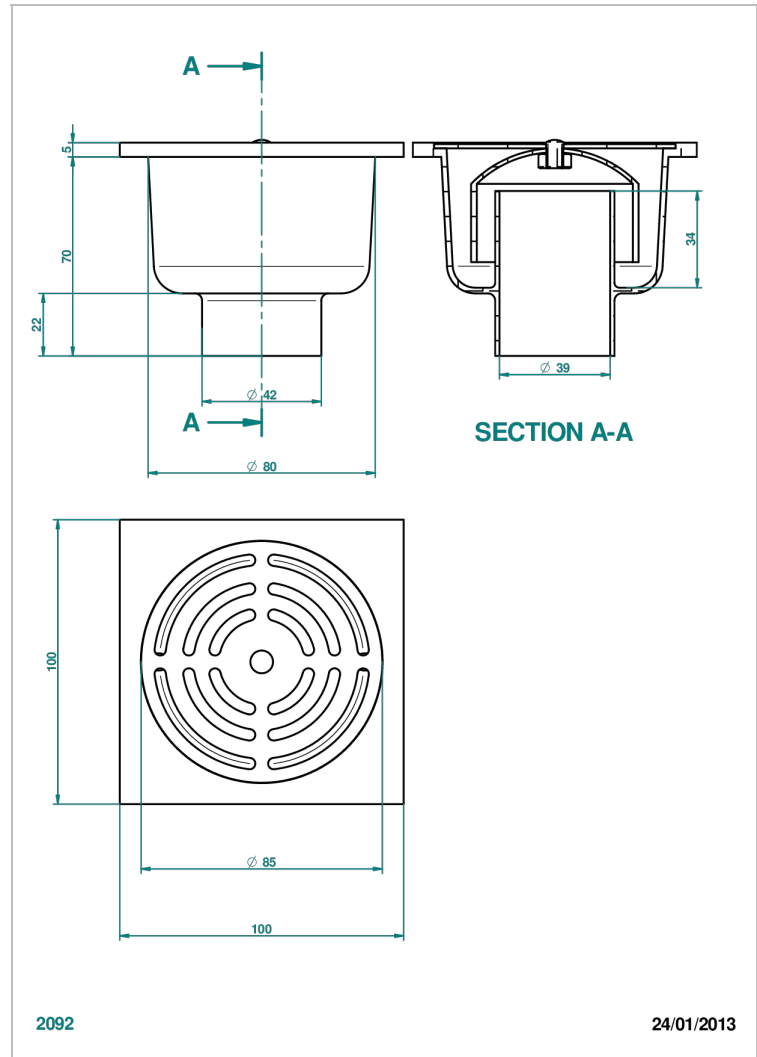

GENERAL ITEMS

G00-7636/01

Straight square shower drain, 100 mm x 100 mm

CHARACTERISTIC

- General Items
- Straight square shower drain, 100 mm x 100 mm

AVAILABLE FINITIONS

Antique nickel - H28
Black ceram - D30
Blush PVD - H62
Brass color PVD - H49
Brown bronze color PVD - F33
Gold color PVD - H52