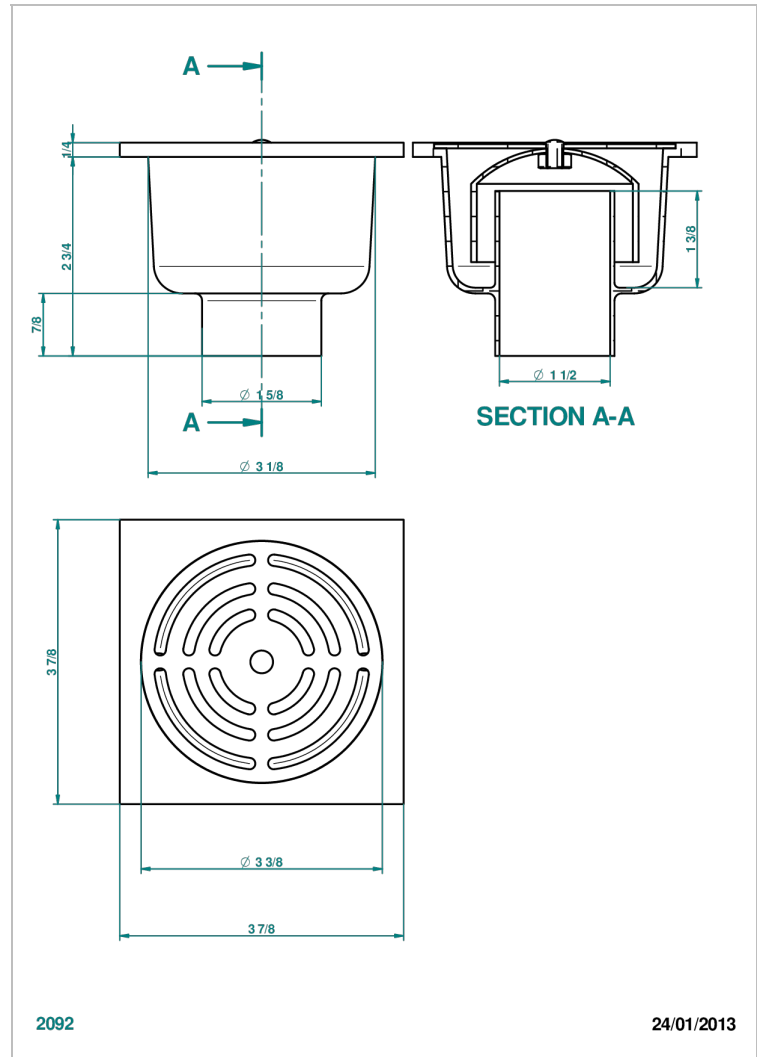

# GENERAL ITEMS

G00-7636/01

Straight square shower drain, 100 mm x 100 mm

## CHARACTERISTIC

- General Items
- Straight square shower drain, 100 mm x 100 mm