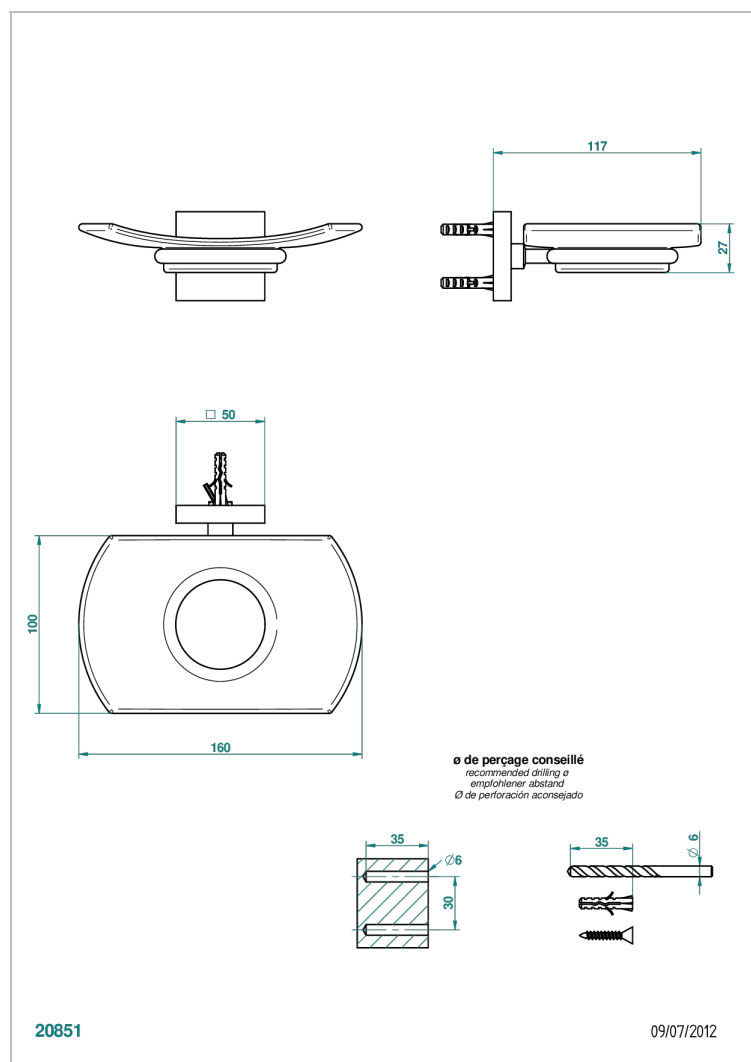

# PROFIL BLACK ONYX WITH LEVER HANDLES

A6P-500

Glass soap dish, wall mounted

## CHARACTERISTIC

- Profil Black Onyx with lever handles
- Glass soap dish, wall mounted