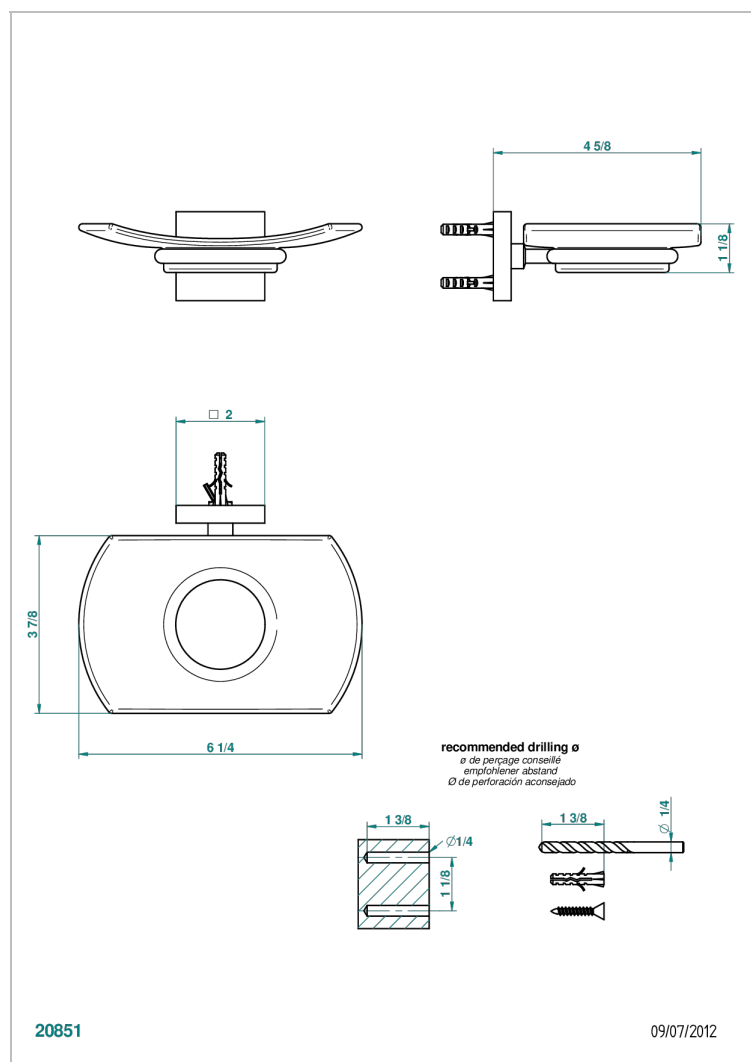

PROFIL BLACK ONYX WITH LEVER HANDLES

A6P-500

Glass soap dish, wall mounted

CHARACTERISTIC

- Profil Black Onyx with lever handles
- Glass soap dish, wall mounted

AVAILABLE FINITIONS

Black ceram - D30
Blush PVD - H62
Brass color PVD - H49
Brown bronze color PVD - F33
Chrome polished - A02
Chrome polished / gold polished - G02