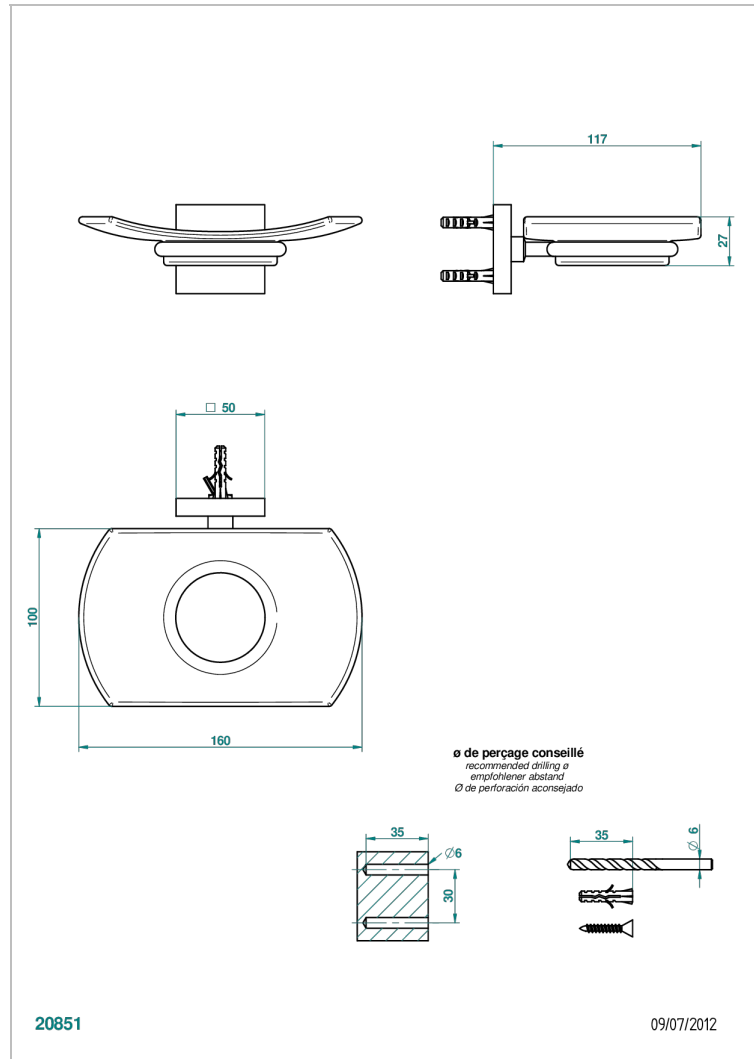

PROFIL BLACK ONYX WITH LEVER

A6P-500

Wall mounted glass soap dish

THG[®]
PARIS

CHARACTERISTIC

- Profil Black Onyx with lever
- Wall mounted glass soap dish

AVAILABLE FINITIONS

Antique nickel - H28
Black ceram - D30
Blush PVD - H62
Brass color PVD - H49
Brown bronze color PVD - F33
Gold color PVD - H52