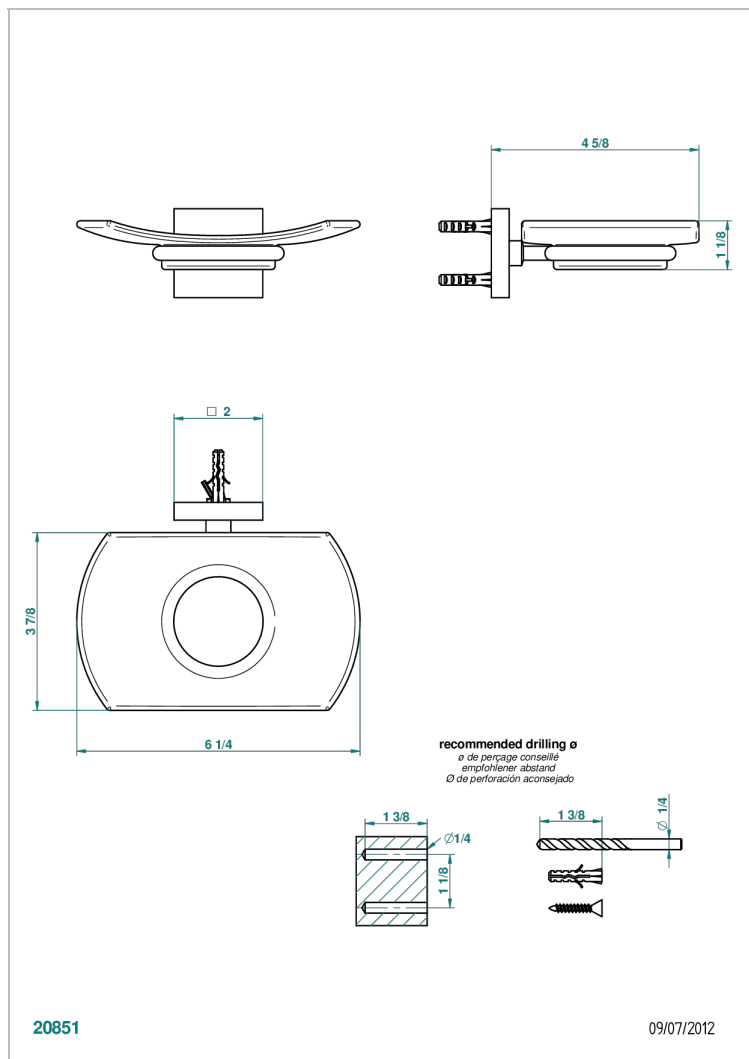

PROFIL BLACK ONYX WITH LEVER

A6P-500

Wall mounted glass soap dish

THG[®]
PARIS

CHARACTERISTIC

- Profil Black Onyx with lever
- Wall mounted glass soap dish

AVAILABLE FINITIONS

Antique nickel - H28
Black ceram - D30
Blush PVD - H62
Brass color PVD - H49
Brown bronze color PVD - F33
Gold color PVD - H52