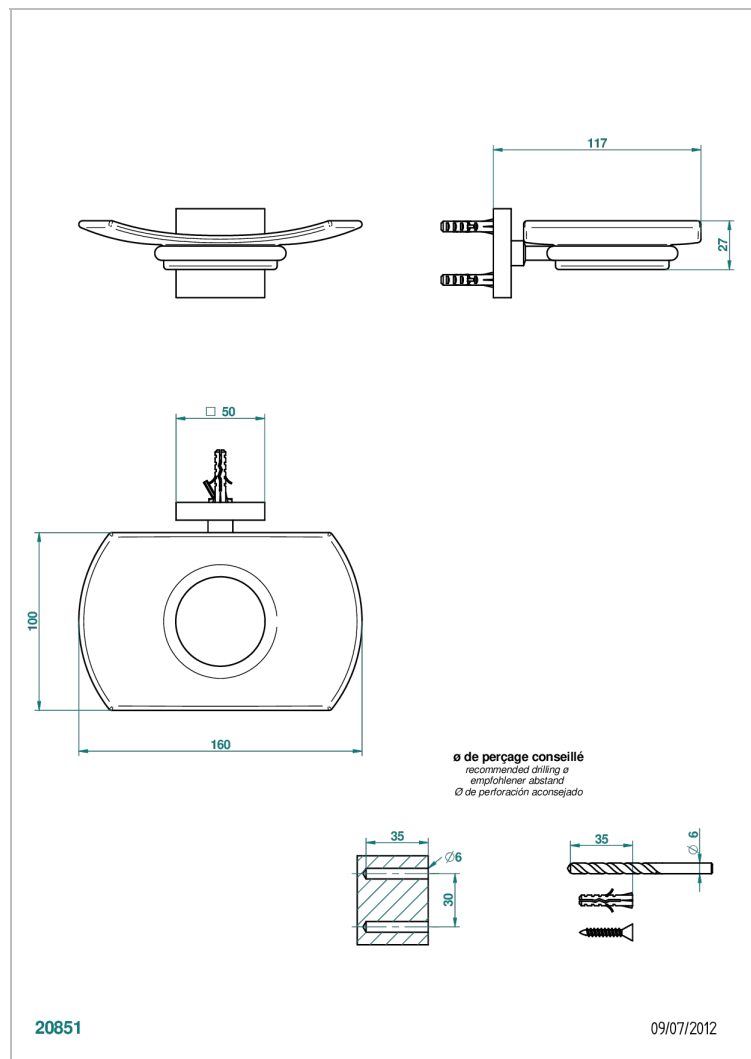

PROFIL BLACK ONYX WITH LEVER

A6P-500

Wall mounted glass soap dish

THG[®]
PARIS

CHARACTERISTIC

- Profil Black Onyx with lever
- Wall mounted glass soap dish

AVAILABLE FINITIONS

Antique nickel - H28
Black ceram - D30
Blush PVD - H62
Brass color PVD - H49
Brown bronze color PVD - F33
Gold color PVD - H52