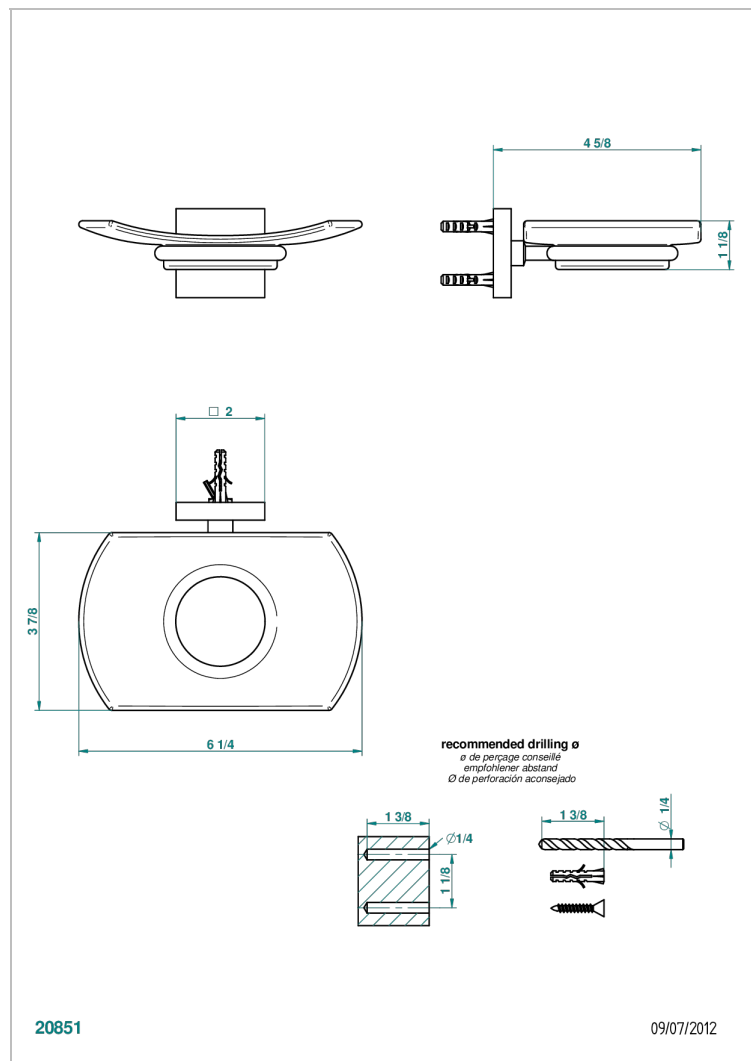

PROFIL BLACK ONYX WITH LEVER

A6P-500

Wall mounted glass soap dish

CHARACTERISTIC

- Profil Black Onyx with lever
- Wall mounted glass soap dish

AVAILABLE FINITIONS

Antique nickel - H28
Black ceram - D30
Blush PVD - H62
Brass color PVD - H49
Brown bronze color PVD - F33
Gold color PVD - H52