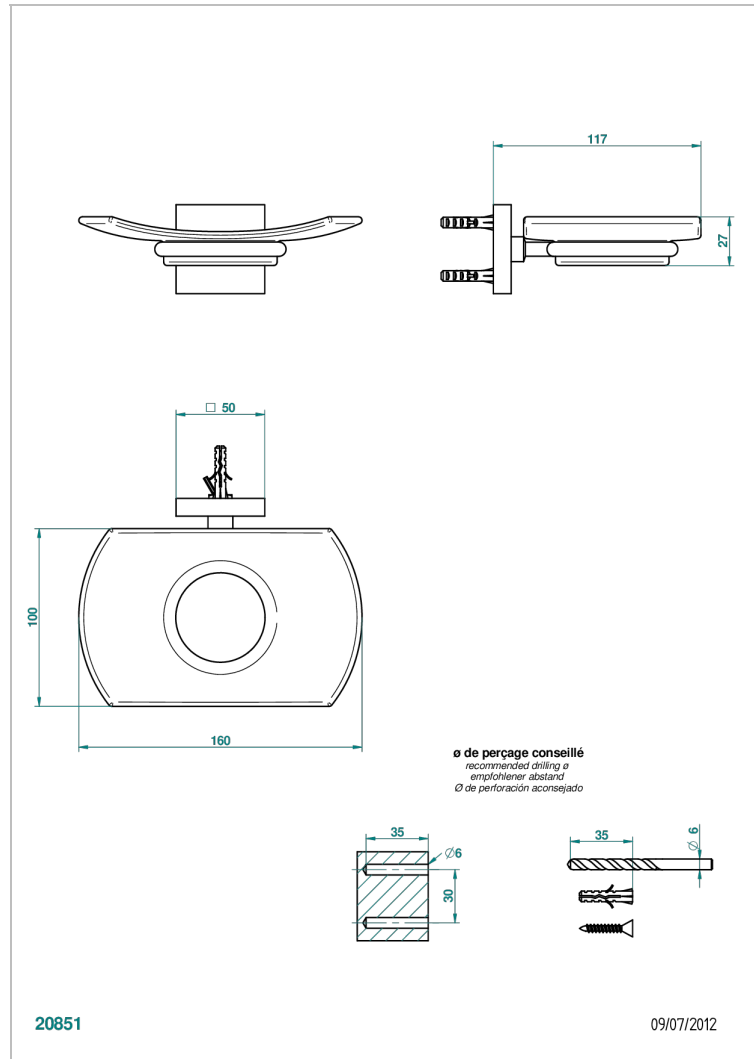

# PROFIL BLACK ONYX WITH LEVER

A6P-500

Wall mounted glass soap dish

THG<sup>®</sup>  
PARIS

## CHARACTERISTIC

- Profil Black Onyx with lever
- Wall mounted glass soap dish