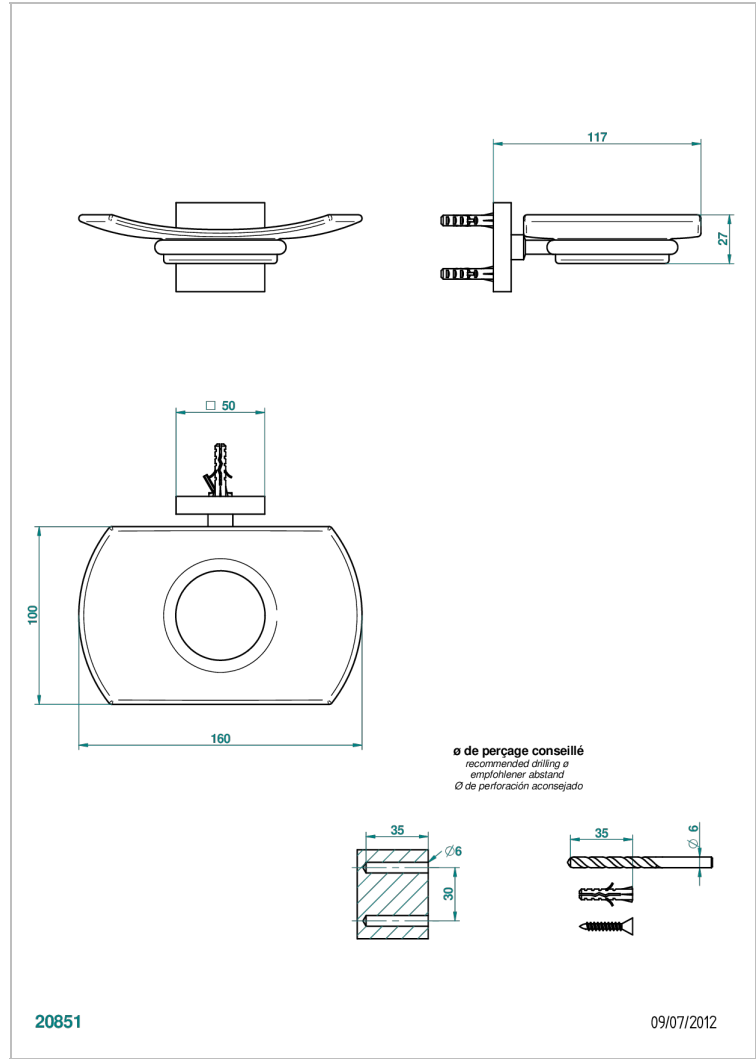

PROFIL BLACK ONYX WITH LEVER

A6P-500

壁挂式肥皂架，带玻璃肥皂碟

特色

- Profil Black Onyx with lever
- 壁挂式肥皂架，带玻璃肥皂碟

可选饰面

Black ceram - D30
Blush PVD - H62
Graphite PVD - H64
Matt Umber PVD - H67
Matt blush PVD - H60
Matt graphite PVD - H65