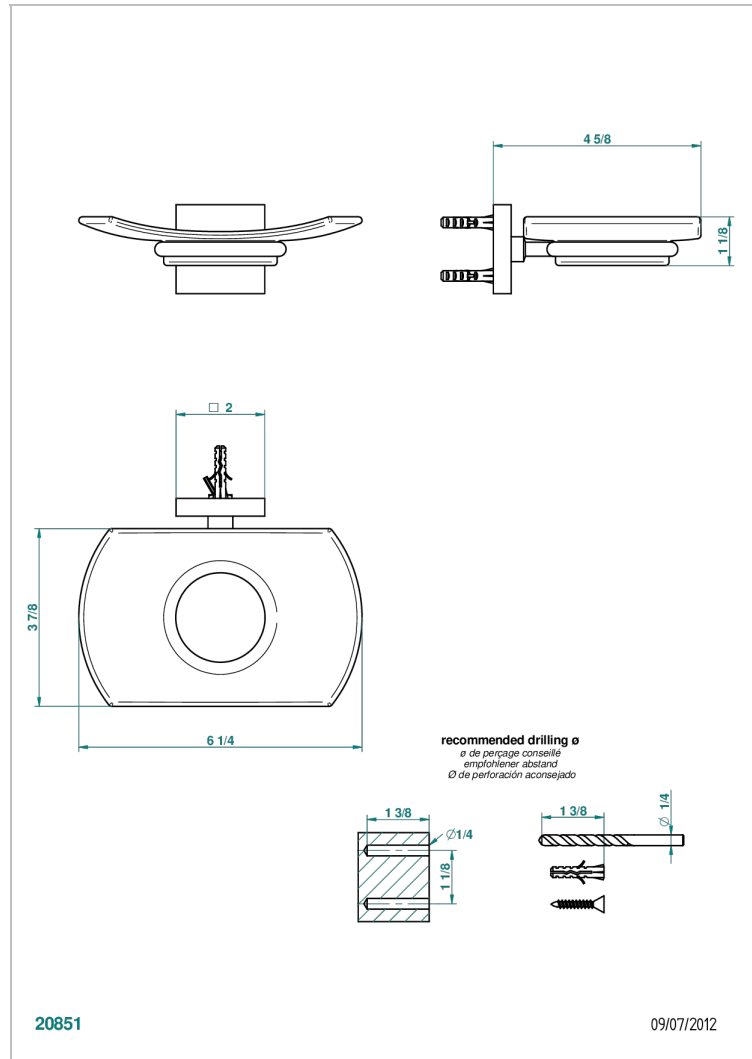

PROFIL BLACK ONYX WITH LEVER

A6P-500

Wall mounted glass soap dish

THG[®]
PARIS

CHARACTERISTIC

- Profil Black Onyx with lever
- Wall mounted glass soap dish

AVAILABLE FINITIONS

Antique nickel - H28
Black ceram - D30
Blush PVD - H62
Brass color PVD - H49
Brown bronze color PVD - F33
Gold color PVD - H52