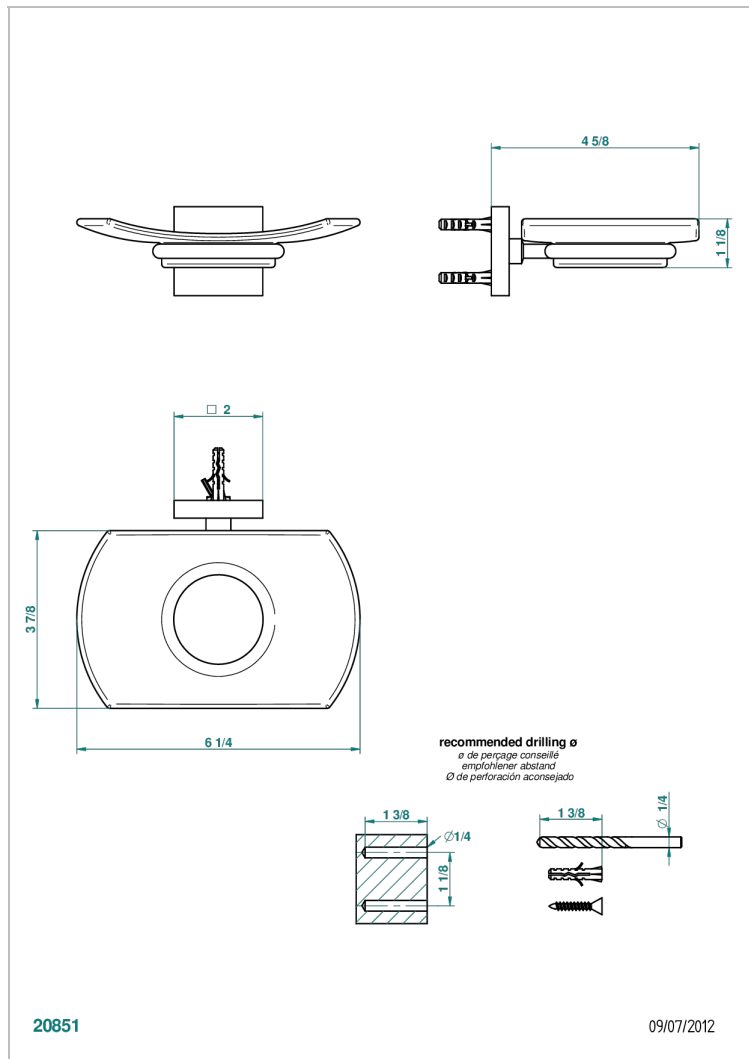

PROFIL BLACK ONYX WITH LEVER

A6P-500

壁挂式肥皂架，带玻璃肥皂碟

特色

- Profil Black Onyx with lever
- 壁挂式肥皂架，带玻璃肥皂碟

可选饰面

Black ceram - D30
Blush PVD - H62
Graphite PVD - H64
Matt Umber PVD - H67
Matt blush PVD - H60
Matt graphite PVD - H65