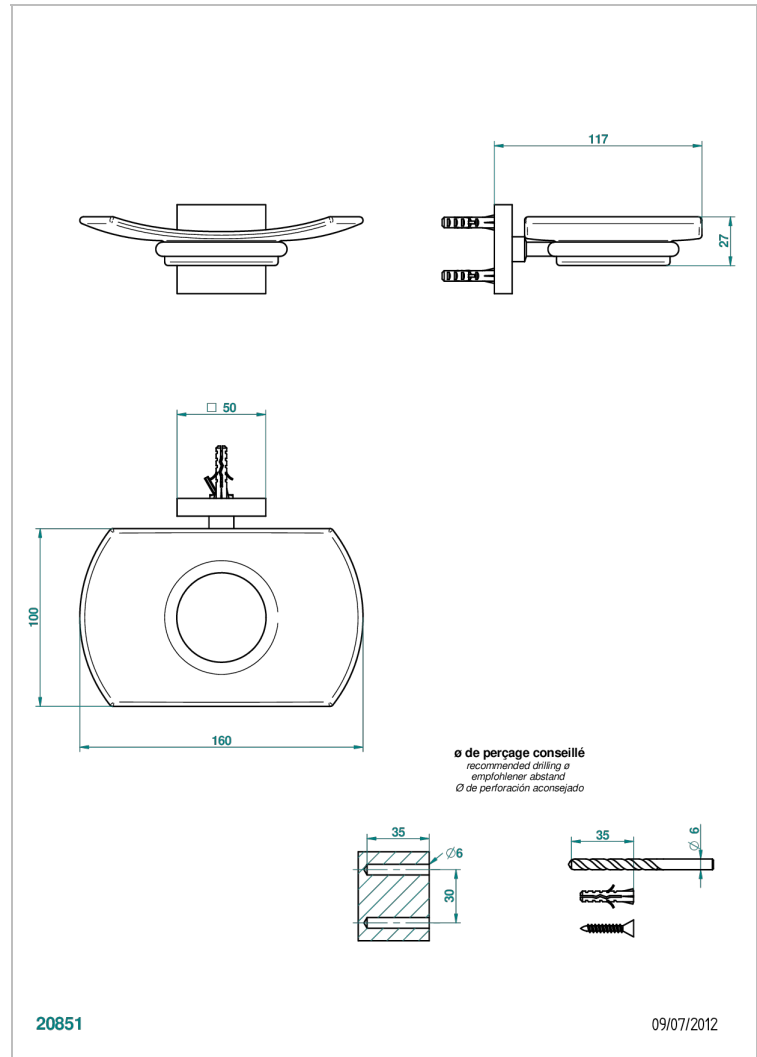

PROFIL BLACK ONYX

A6N-500

Glass soap dish, wall mounted

THG
PARIS

CHARACTERISTIC

- Profil Black Onyx
- Glass soap dish, wall mounted

AVAILABLE FINITIONS

Black ceram - D30
Blush PVD - H62
Brass color PVD - H49
Brown bronze color PVD - F33
Chrome polished - A02
Chrome polished / gold polished - G02