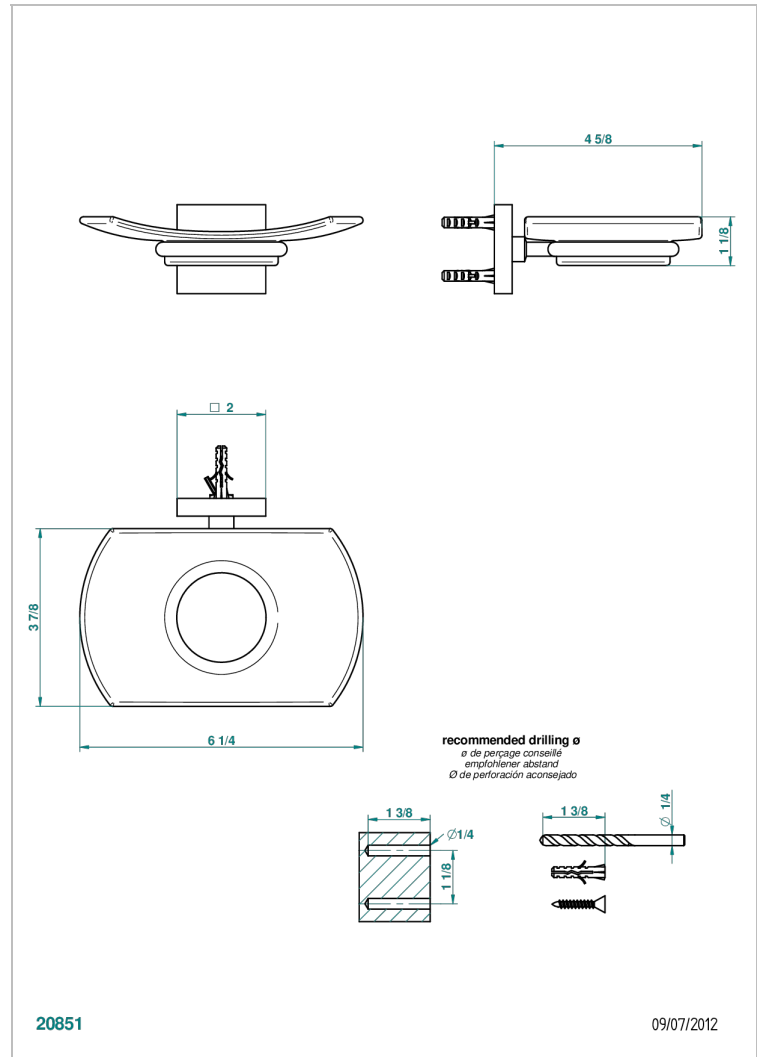

# PROFIL BLACK ONYX

A6N-500

Glass soap dish, wall mounted

THG<sup>®</sup>  
PARIS

## CHARACTERISTIC

- Profil Black Onyx
- Glass soap dish, wall mounted