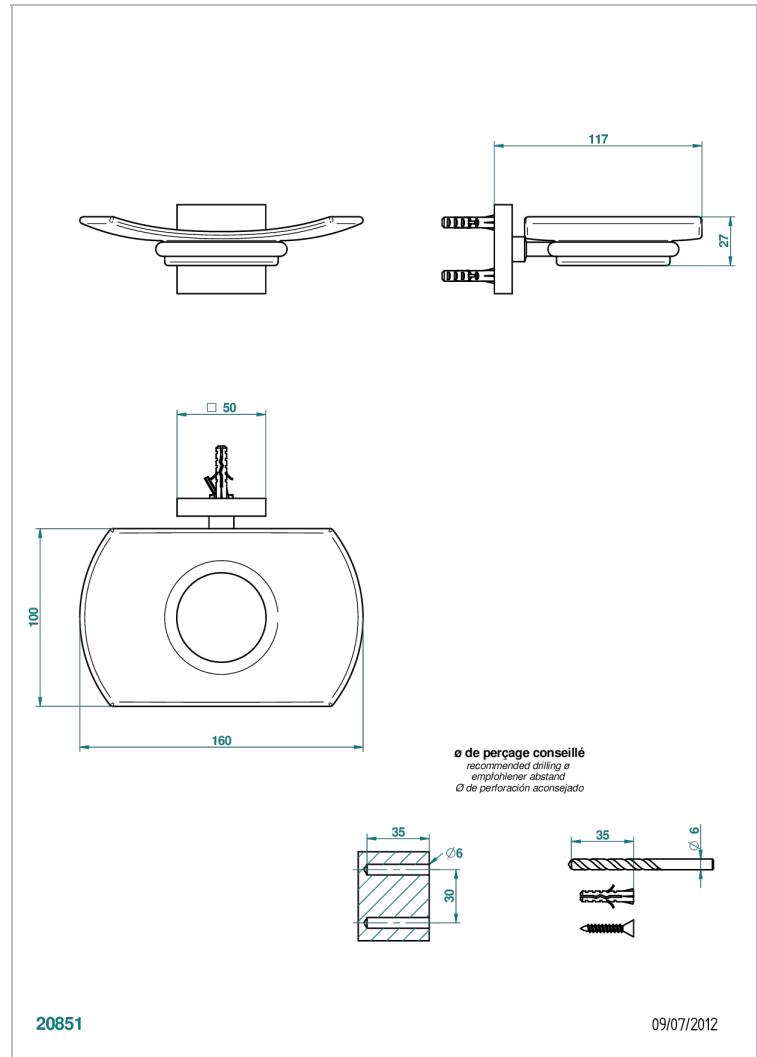

# PROFIL BLACK ONYX

A6N-500

Wall mounted glass soap dish

THG<sup>®</sup>  
PARIS

## CHARACTERISTIC

- Profil Black Onyx
- Wall mounted glass soap dish