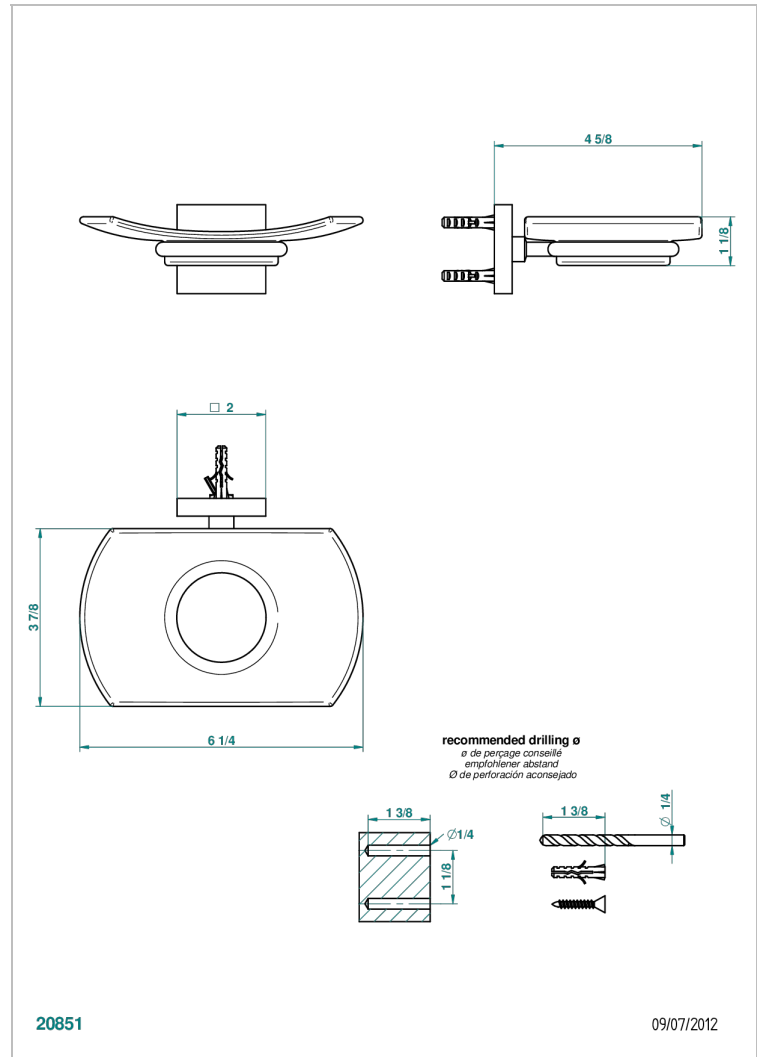

PROFIL BLACK ONYX

A6N-500

Wall mounted glass soap dish

THG[®]
PARIS

CHARACTERISTIC

- Profil Black Onyx
- Wall mounted glass soap dish

AVAILABLE FINITIONS

Antique nickel - H28
Black ceram - D30
Blush PVD - H62
Brass color PVD - H49
Brown bronze color PVD - F33
Gold color PVD - H52