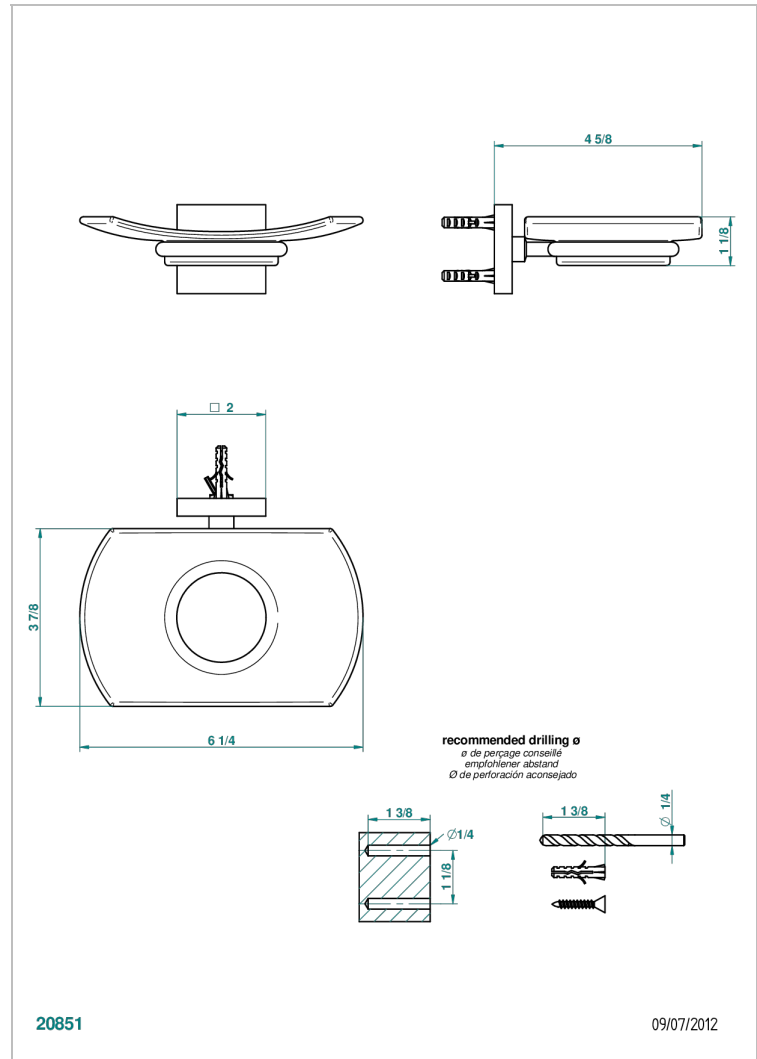

PROFIL BLACK ONYX

A6N-500

Wall mounted glass soap dish

THG[®]
PARIS

CHARACTERISTIC

- Profil Black Onyx
- Wall mounted glass soap dish

AVAILABLE FINITIONS

Antique nickel - H28
Black ceram - D30
Blush PVD - H62
Brass color PVD - H49
Brown bronze color PVD - F33
Gold color PVD - H52