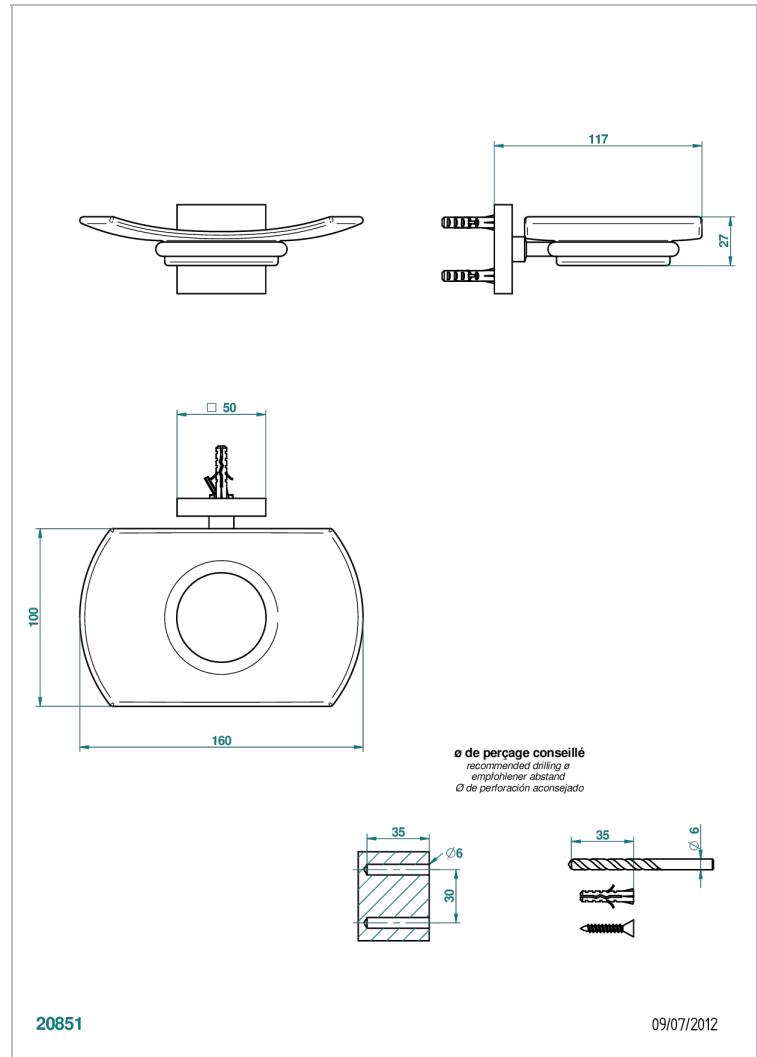

PROFIL BLACK ONYX

A6N-500

Wall mounted glass soap dish

THG[®]
PARIS

CHARACTERISTIC

- Profil Black Onyx
- Wall mounted glass soap dish

AVAILABLE FINITIONS

Antique nickel - H28
Black ceram - D30
Blush PVD - H62
Brass color PVD - H49
Brown bronze color PVD - F33
Gold color PVD - H52