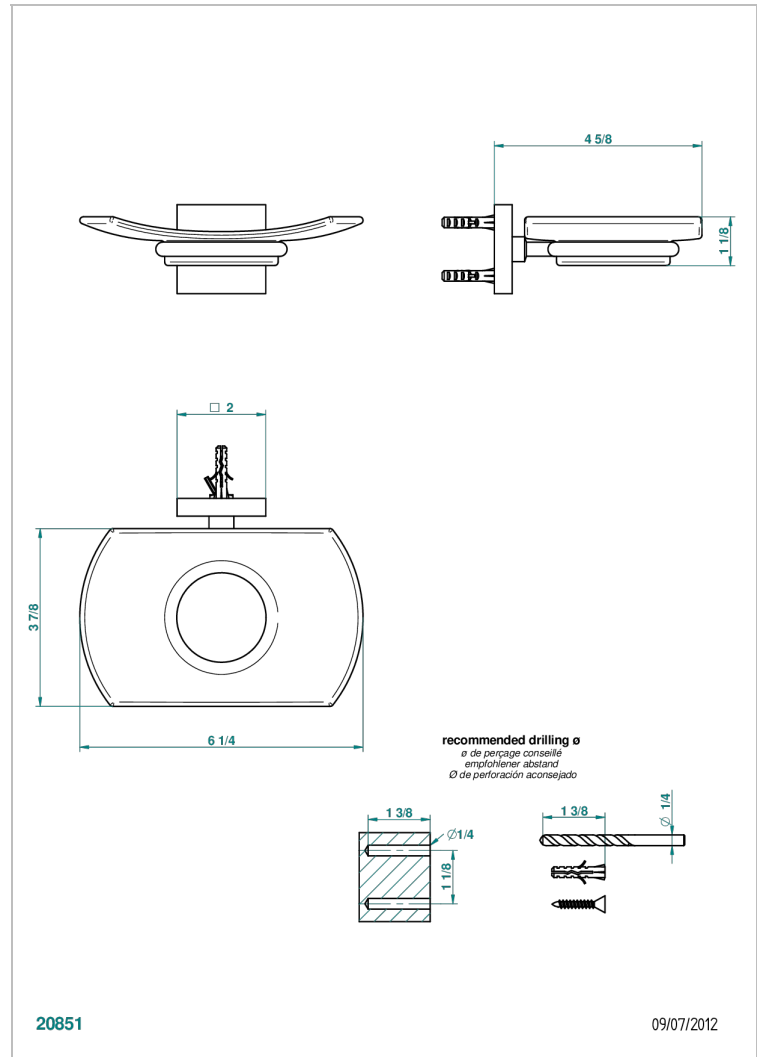

# PROFIL BLACK ONYX

A6N-500

Wall mounted glass soap dish

THG<sup>®</sup>  
PARIS

## CHARACTERISTIC

- Profil Black Onyx
- Wall mounted glass soap dish