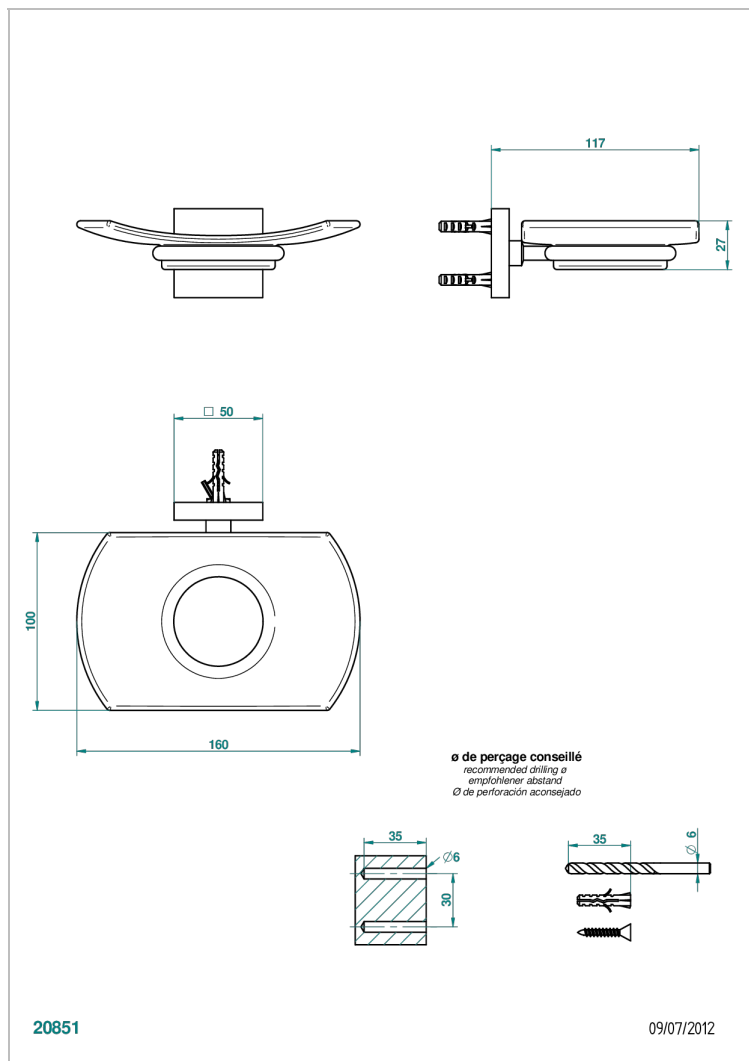

PROFIL LALIQUE CLEAR CRYSTAL WITH LEVER HANDLES

A6H-500

Glass soap dish, wall mounted

CHARACTERISTIC

- Profil Lalique Clear crystal with lever handles
- Glass soap dish, wall mounted

AVAILABLE FINITIONS

Black ceram - D30
Blush PVD - H62
Brass color PVD - H49
Brown bronze color PVD - F33
Chrome polished - A02
Chrome polished / gold polished - G02