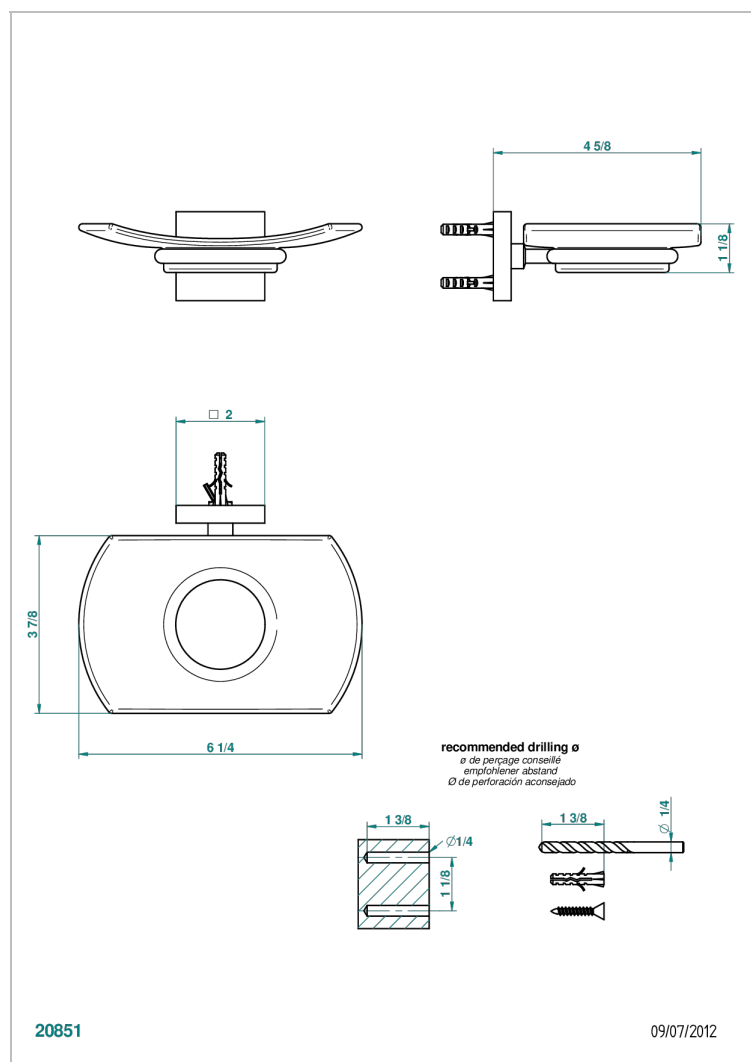

PROFIL LALIQUE CLEAR CRYSTAL WITH LEVER HANDLES

A6H-500

Glass soap dish, wall mounted

CHARACTERISTIC

- Profil Lalique Clear crystal with lever handles
- Glass soap dish, wall mounted

AVAILABLE FINITIONS

Black ceram - D30
Blush PVD - H62
Brass color PVD - H49
Brown bronze color PVD - F33
Chrome polished - A02
Chrome polished / gold polished - G02