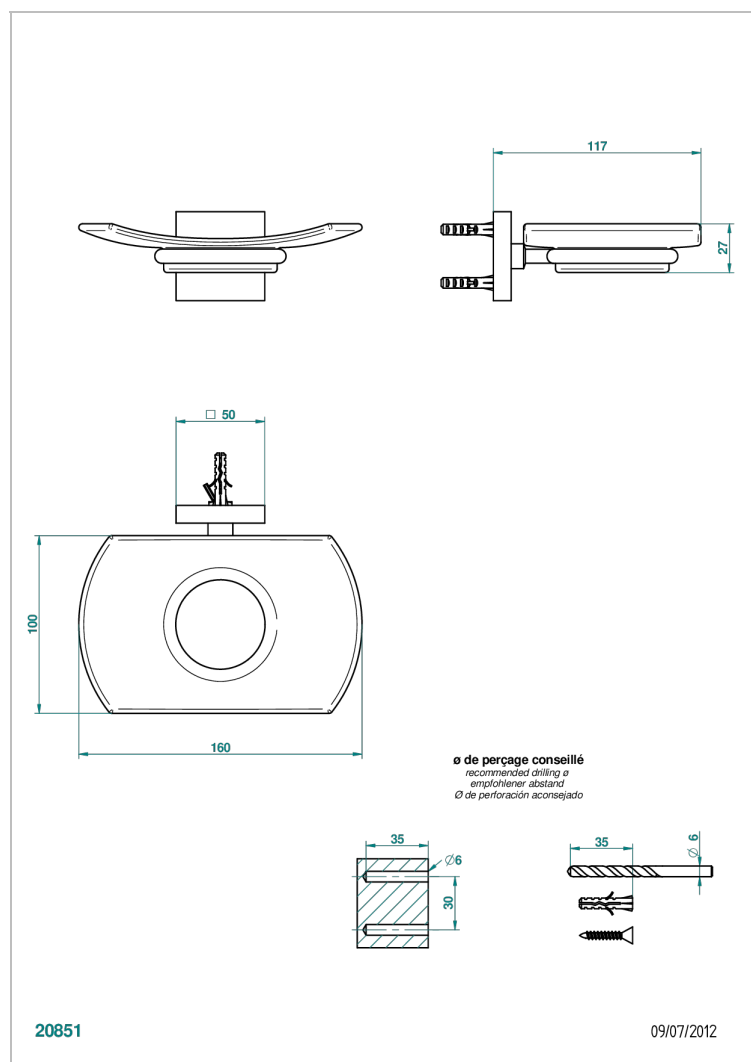

# PROFIL LALIQUE CLEAR CRYSTAL WITH LEVER

A6H-500

Wall mounted glass soap dish

## CHARACTERISTIC

- Profil Lalique Clear crystal with lever
- Wall mounted glass soap dish