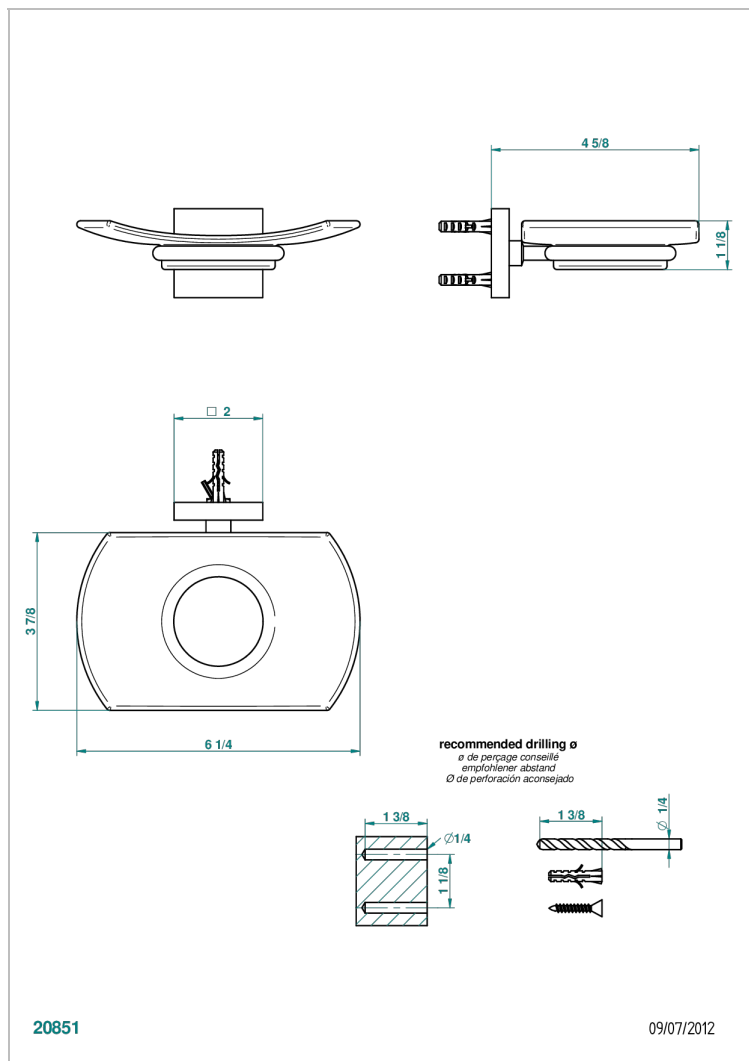

PROFIL LALIQUE CLEAR CRYSTAL WITH LEVER

THG[®]
PARIS

A6H-500

Wall mounted glass soap dish

CHARACTERISTIC

- Profil Lalique Clear crystal with lever
- Wall mounted glass soap dish

AVAILABLE FINITIONS

Antique nickel - H28
Black ceram - D30
Blush PVD - H62
Brass color PVD - H49
Brown bronze color PVD - F33
Gold color PVD - H52