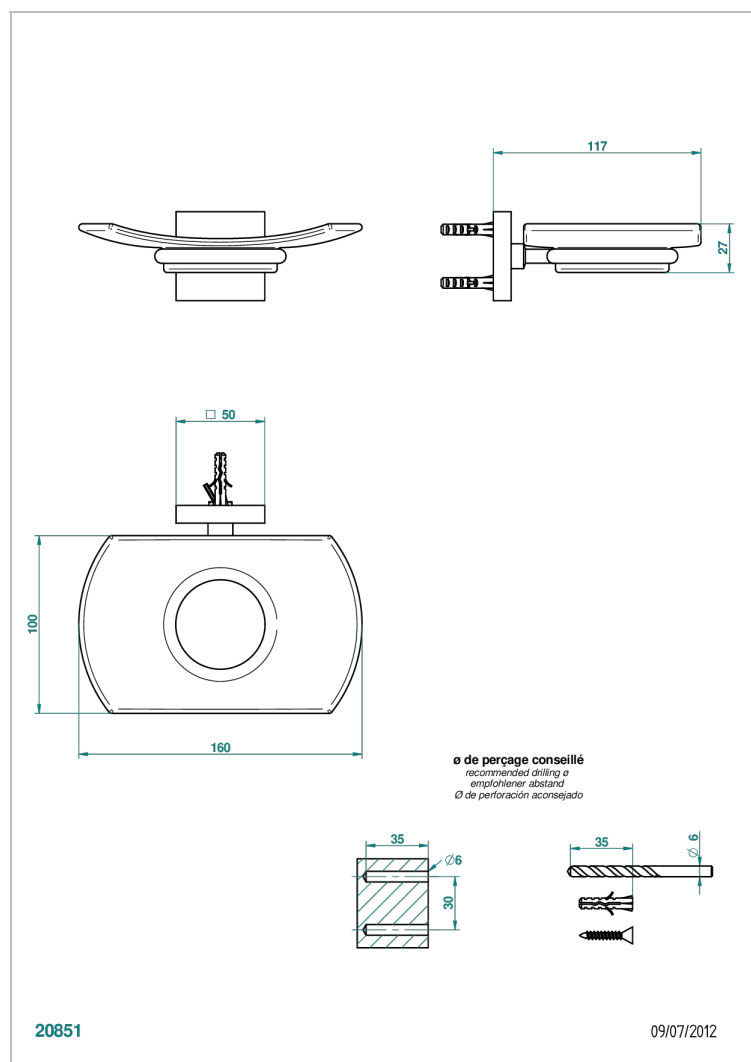

# PROFIL LALIQUE CLEAR CRYSTAL WITH LEVER

THG<sup>®</sup>  
PARIS

A6H-500

Wall mounted glass soap dish

## CHARACTERISTIC

- Profil Lalique Clear crystal with lever
- Wall mounted glass soap dish