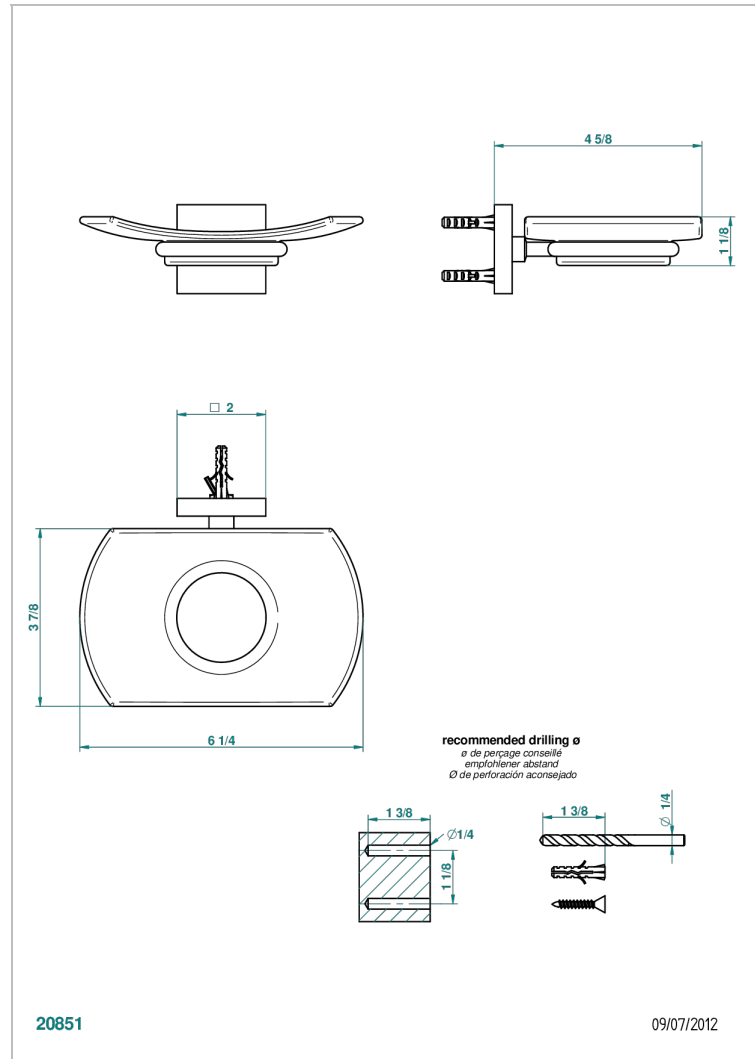

# PROFIL LALIQUE CLEAR CRYSTAL WITH LEVER

A6H-500

Wall mounted glass soap dish

THG<sup>®</sup>  
PARIS

## CHARACTERISTIC

- Profil Lalique Clear crystal with lever
- Wall mounted glass soap dish