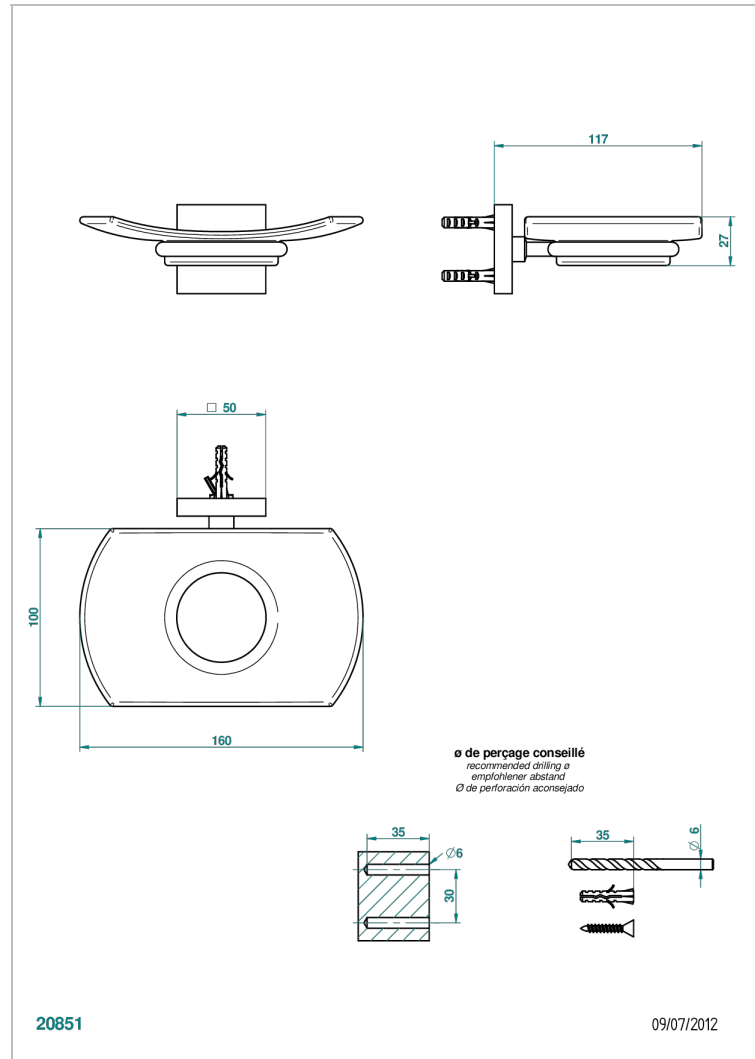

# PROFIL LALIQUE CLEAR CRYSTAL WITH LEVER

A6H-500

Wall mounted glass soap dish

THG<sup>®</sup>  
PARIS

## CHARACTERISTIC

- Profil Lalique Clear crystal with lever
- Wall mounted glass soap dish