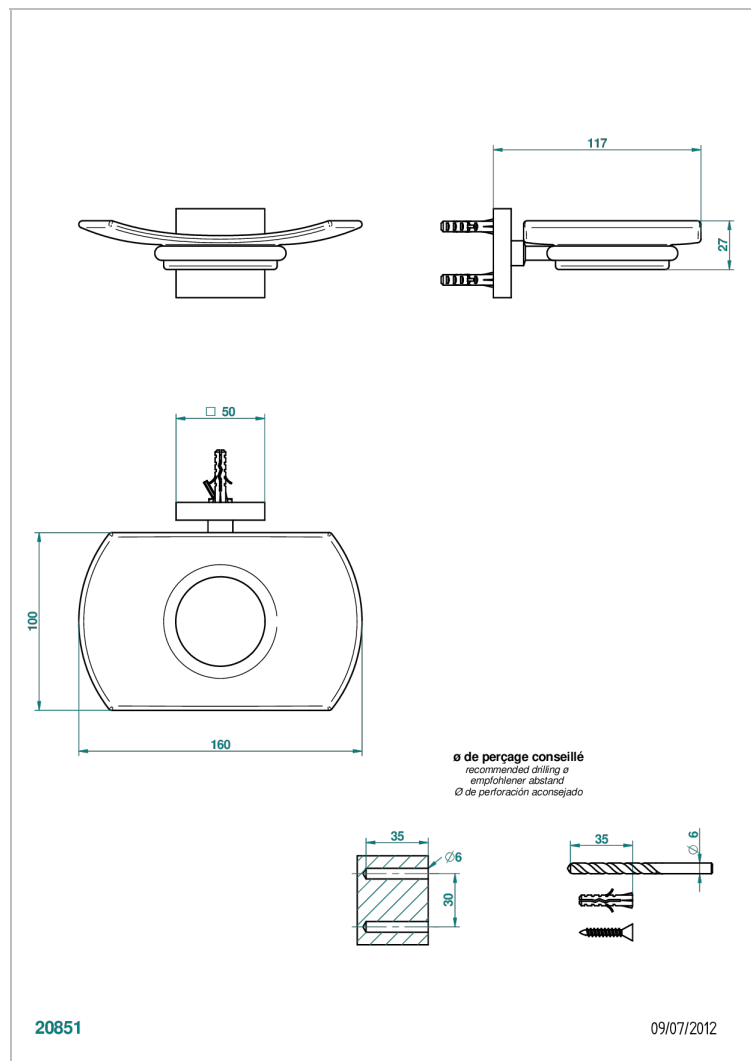

PROFIL LALIQUE CLEAR CRYSTAL WITH LEVER

A6H-500

壁挂式肥皂架，带玻璃肥皂碟

特色

- Profil Lalique Clear crystal with lever
- 壁挂式肥皂架，带玻璃肥皂碟

可选饰面

Black ceram - D30
Blush PVD - H62
Graphite PVD - H64
Matt Umber PVD - H67
Matt blush PVD - H60
Matt graphite PVD - H65