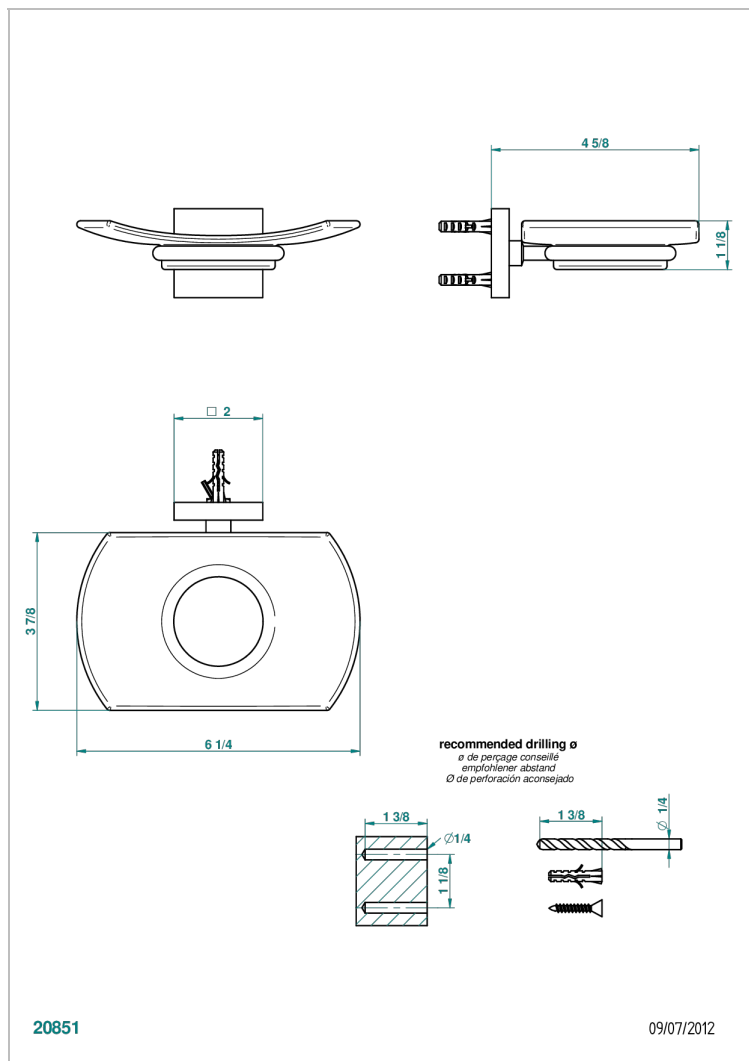

PROFIL LALIQUE CLEAR CRYSTAL WITH LEVER

A6H-500

Wall mounted glass soap dish

CHARACTERISTIC

- Profil Lalique Clear crystal with lever
- Wall mounted glass soap dish

AVAILABLE FINITIONS

Antique nickel - H28
Black ceram - D30
Blush PVD - H62
Brass color PVD - H49
Brown bronze color PVD - F33
Gold color PVD - H52