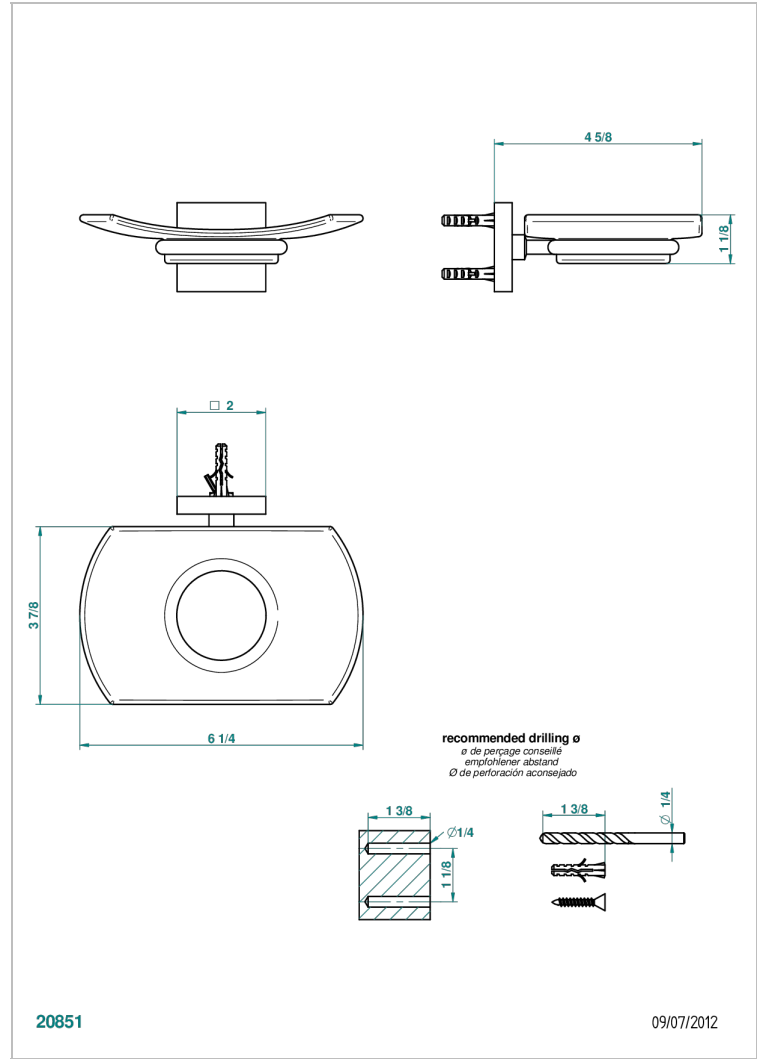

PROFIL LALIQUE CLEAR CRYSTAL WITH LEVER

A6H-500

壁挂式肥皂架，带玻璃肥皂碟

特色

- Profil Laliqe Clear crystal with lever
- 壁挂式肥皂架，带玻璃肥皂碟

可选饰面

Black ceram - D30
Blush PVD - H62
Graphite PVD - H64
Matt Umber PVD - H67
Matt blush PVD - H60
Matt graphite PVD - H65