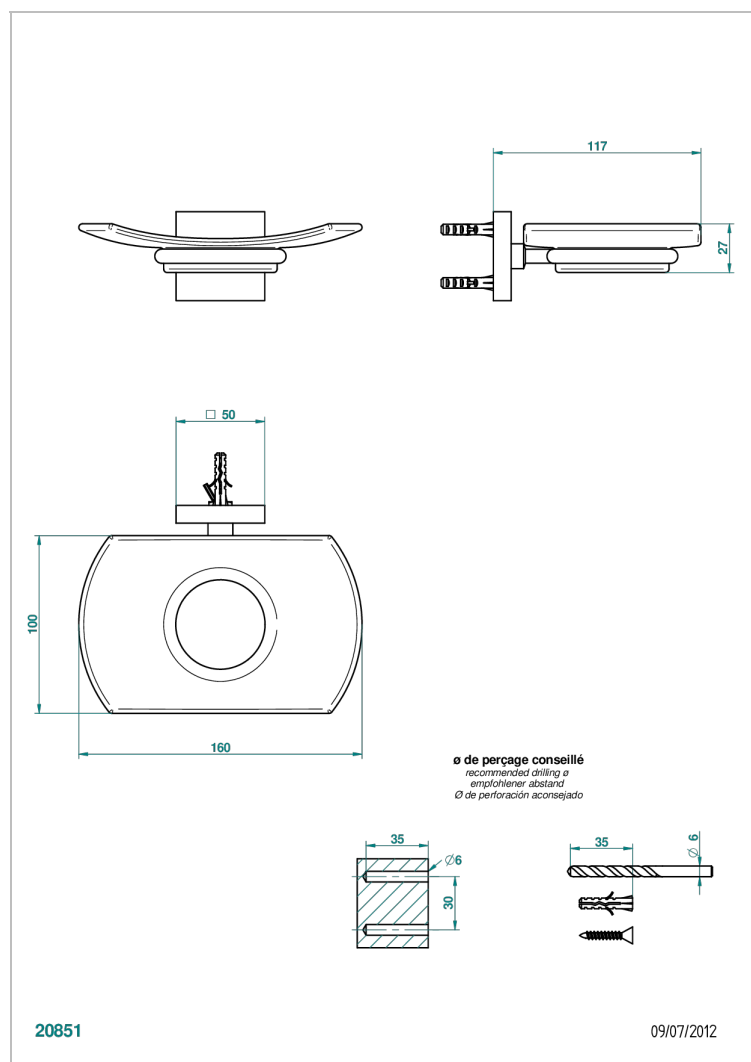

# PROFIL LALIQUE CLEAR CRYSTAL

A6G-500

Glass soap dish, wall mounted

THG<sup>®</sup>  
PARIS

## CHARACTERISTIC

- Profil Lalique Clear crystal
- Glass soap dish, wall mounted