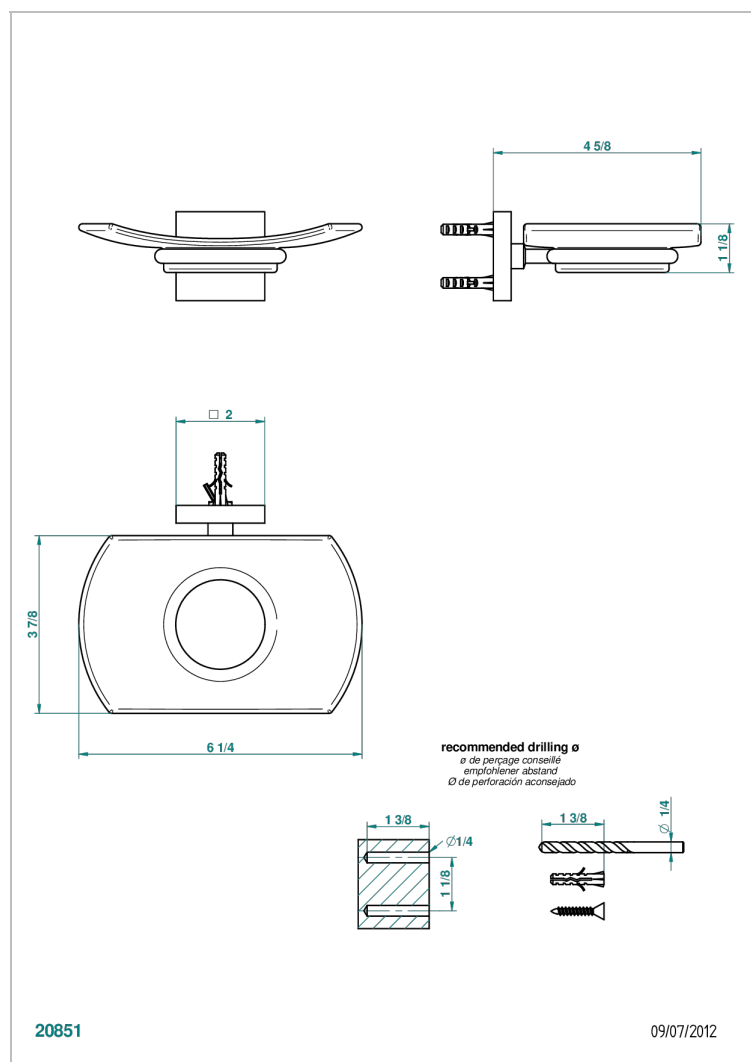

PROFIL LALIQUE CLEAR CRYSTAL

A6G-500

Glass soap dish, wall mounted

CHARACTERISTIC

- Profil Lalique Clear crystal
- Glass soap dish, wall mounted

AVAILABLE FINITIONS

Black ceram - D30

Blush PVD - H62