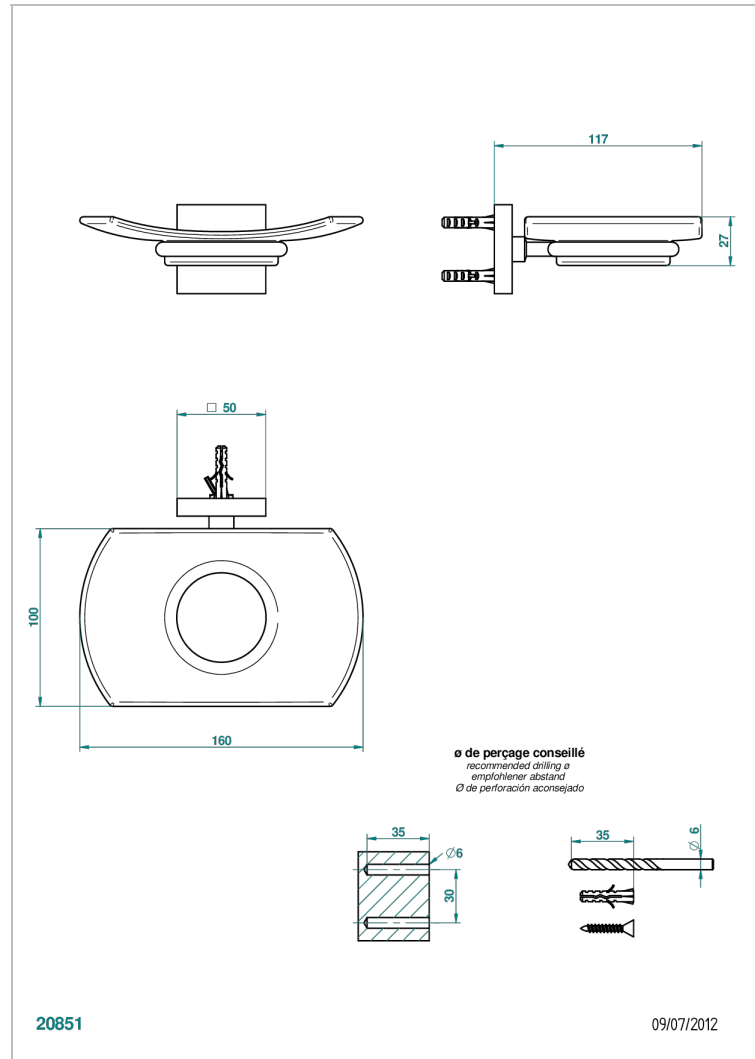

PROFIL LALIQUE CLEAR CRYSTAL

A6G-500

Wall mounted glass soap dish

THG[®]
PARIS

CHARACTERISTIC

- Profil Lalique Clear crystal
- Wall mounted glass soap dish

AVAILABLE FINITIONS

Antique nickel - H28
Black ceram - D30
Blush PVD - H62
Brass color PVD - H49
Brown bronze color PVD - F33
Gold color PVD - H52