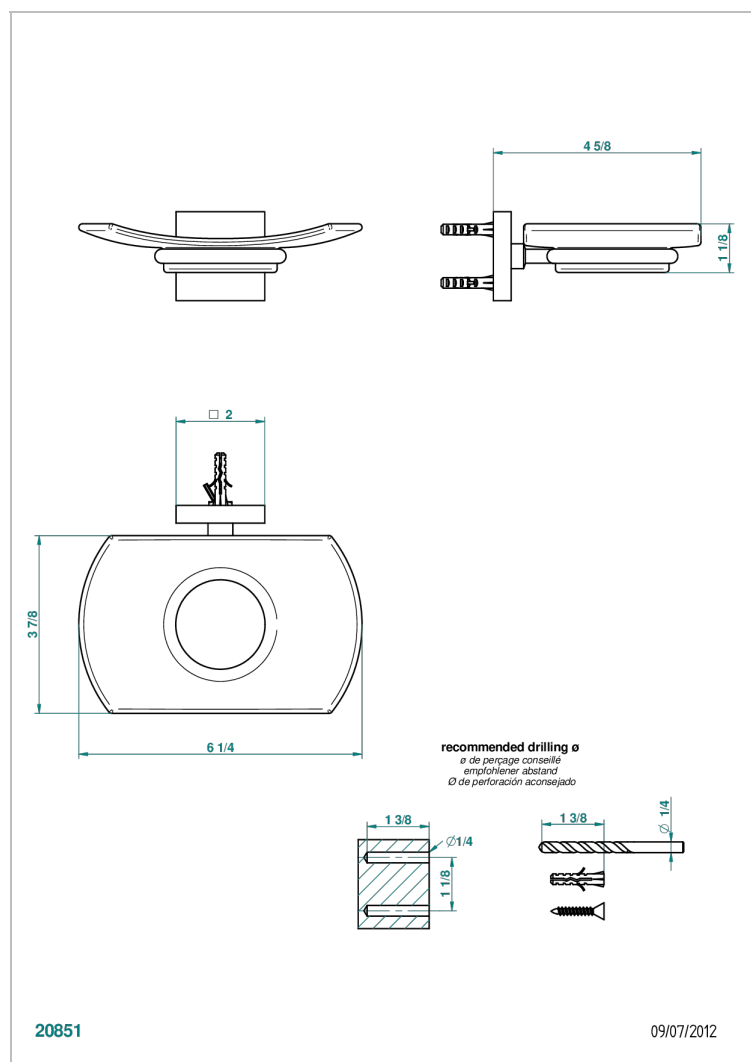

# PROFIL LALIQUE CLEAR CRYSTAL

A6G-500

Wall mounted glass soap dish

THG<sup>®</sup>  
PARIS

## CHARACTERISTIC

- Profil LaliQue Clear crystal
- Wall mounted glass soap dish