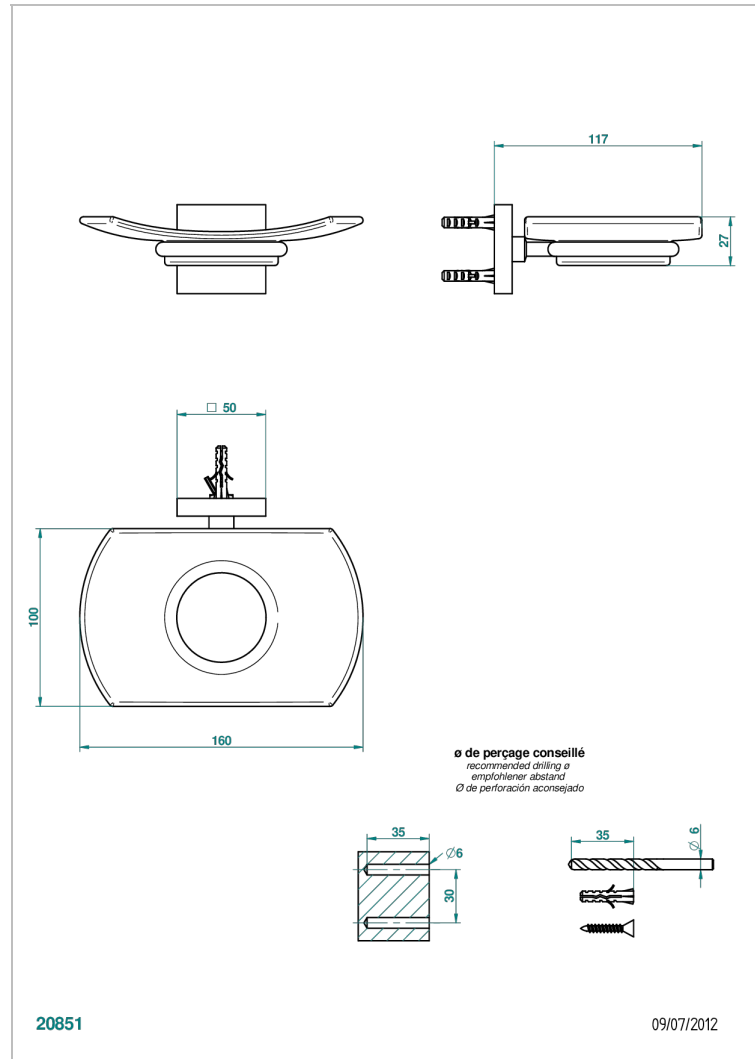

# PROFIL LALIQUE CLEAR CRYSTAL

A6G-500

Wall mounted glass soap dish

THG<sup>®</sup>  
PARIS

## CHARACTERISTIC

- Profil Lalique Clear crystal
- Wall mounted glass soap dish